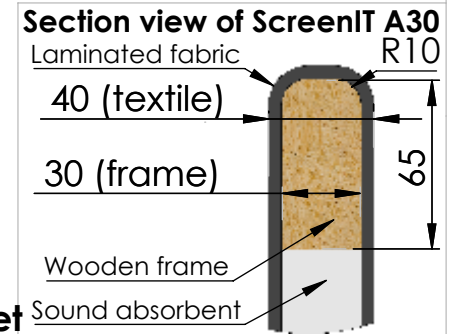

These measurements refer to the frame work and do not include upholstery, seam or zip

Tolerances (mm)			
Dimension			Deviation
(1)	-	20	±0,2
(20)	-	50	±0,5
(50)	-	200	±1,0
(200)	-		±2,0

DETAIL A
SCALE 1 : 4
(x2)

DETAIL B
SCALE 1 : 2

DETAIL C
SCALE 1 : 2

Including adjustable feet
Including black cable grommet

Material	X	Art.nr.	119181	Blad	1/1	A4
Skala	1:16	Sign.	Tolle	Benämning	ScreenIT A30 Peak front screen W:1800xH:1400 mm	
		Datum	2017-10-18			Rev
						-