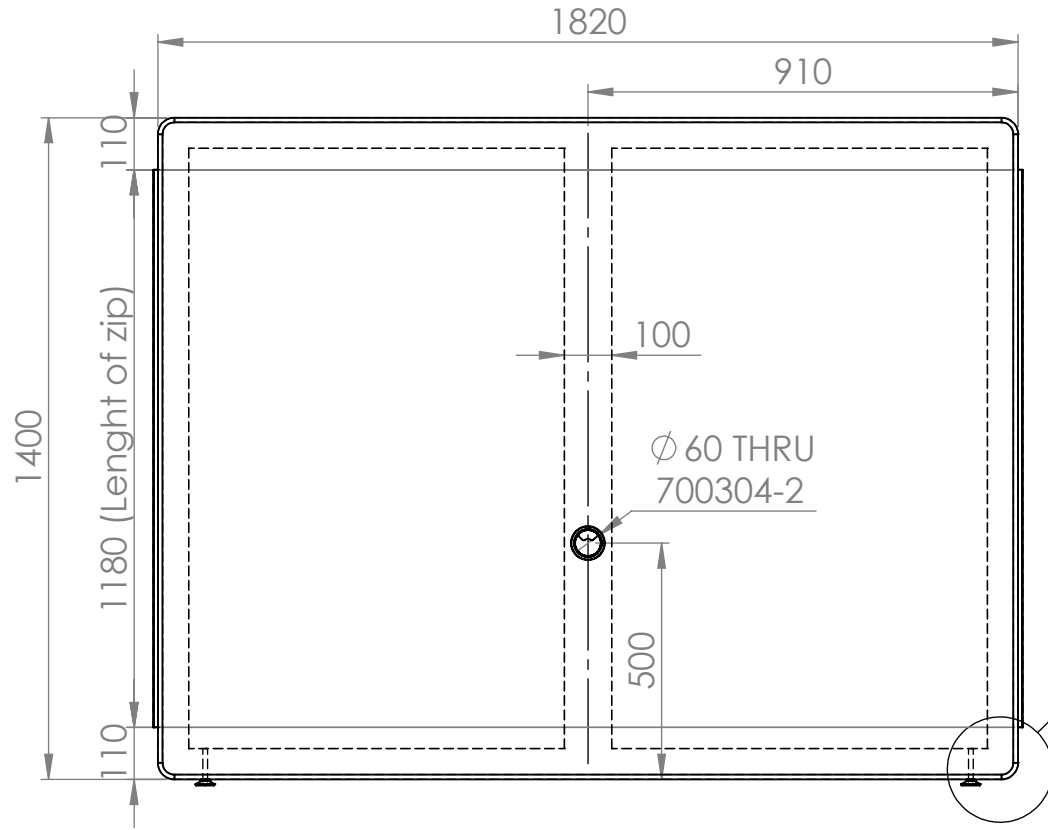

These measurements refer to the frame work and do not include upholstery, seam or zip

Tolerances (mm)			
Dimension			Deviation
(1)	-	20	±0,2
(20)	-	50	±0,5
(50)	-	200	±1,0
(200)	-		±2,0

DETAIL A
SCALE 1 : 4
(x2)

DETAIL B
SCALE 1 : 2

DETAIL C
SCALE 1 : 2

Including adjustable feet
Including black cable grommet

Material	X	Art.nr.	119181	Blad	1/1	A4
Skala	1:16	Sign.	Tolle	Benämning	ScreenIT A30 Peak front screen W:1800xH:1400 mm	
		Datum	2017-10-18			Rev
						-