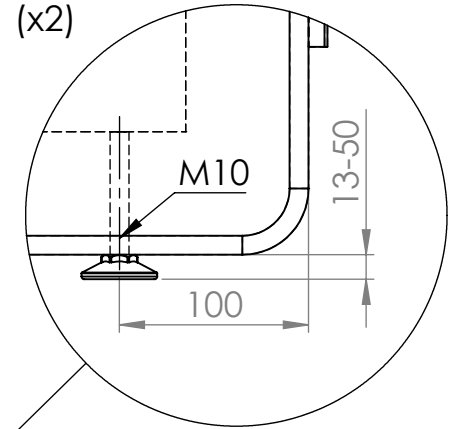

These measurements refer to the frame work and do not include upholstery, seam or zip

Tolerances (mm)			
Dimension			Deviation
(1)	-	20	±0,2
(20)	-	50	±0,5
(50)	-	200	±1,0
(200)	-		±2,0

DETAIL A
SCALE 1 : 4
(x2)

DETAIL B
SCALE 1 : 2

DETAIL C
SCALE 1 : 2

Including adjustable feet
Including black cable grommet

Material	X	Art.nr.	119181	Blad	1/1	A4
Skala	1:16	Sign.	Tolle	Benämning	ScreenIT A30 Peak front screen W:1800xH:1400 mm	
		Datum	2017-10-18			Rev
						-