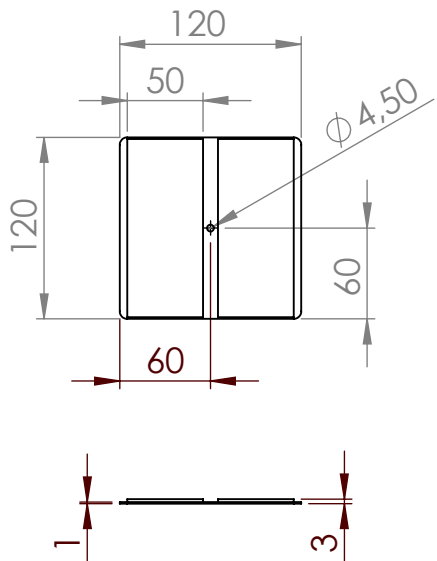

Kardborr platta (ingår) /  
Including burdock plate (x2)

Kardborre /  
burdock

 <b>GÖTESSONS</b>				
Art.nr. 125438 125439		Name Sound Off Square EcoSUND 1200x300x50 mm wall		
Last saved by <b>Tolle</b>		Last saved 2022-01-19	Material EcoSUND	Rev -
Created by Tolle		Created date 2020-11-02	Scale 1:10	Format A4 Page 1/1