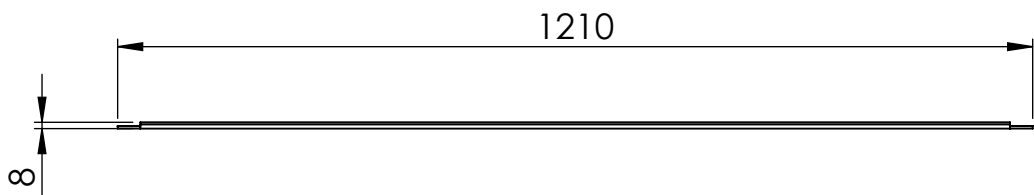

Art. no	Description
644164-1	AddOn Ceiling 1250 - White RAL9003 GL30
644164-2	AddOn Ceiling 1250 - Black RAL9005 GL30
644164-5	AddOn Ceiling 1250 - Grey RAL7045 GL30
644164-21	AddOn Ceiling 1250 - Green grey RAL7033 GL30
644164-22	AddOn Ceiling 1250 - Blue grey RAL7031 GL30
644164-23	AddOn Ceiling 1250 - Pearl beige RAL1035 GL30

REVISIONS			
REV.	DESCRIPTION	DATE	BY
A	Created drawing	2024-06-24	Fredrik

DETAIL A
SCALE 2 : 1

Quantity : 1 piece

© 2024

GÖTESSONS

Art.nr. 644164		Name AddOn Ceiling 1250	
View placement 	General tolerance SS-ISO 2768-1 m	Material	
THIS DRAWING AND INFORMATION CONTAINED HEREIN ARE THE PROPERTY OF GÖTESSONS DESIGN GROUP AB AND SHALL BE RETURNED UPON DEMAND AND SHALL NOT BE REPRODUCED IN WHOLE OR IN PART TO ANYONE ELSE OR USED WITHOUT WRITTEN CONSENT OF GÖTESSONS DESIGN GROUP AB.		Rev A	Format A4
		Scale 1:10	Page 1/1