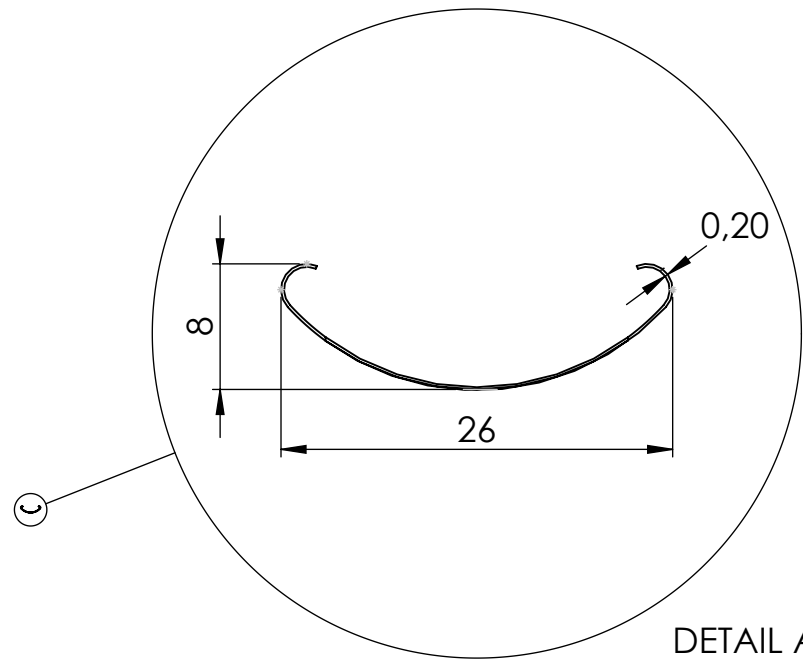

REVISIONS			
REV.	DESCRIPTION	DATE	BY
A	Created drawing	2024-06-24	Fredrik

DETAIL A
SCALE 2 : 1

Quantity : 1 piece

© 2024

GÖTESSONS

Art.nr. 644164		Name AddOn Ceiling 1250	
View placement 	General tolerance SS-ISO 2768-1 m	Material	
THIS DRAWING AND INFORMATION CONTAINED HEREIN ARE THE PROPERTY OF GÖTESSONS DESIGN GROUP AB AND SHALL BE RETURNED UPON DEMAND AND SHALL NOT BE REPRODUCED IN WHOLE OR IN PART TO ANYONE ELSE OR USED WITHOUT WRITTEN CONSENT OF GÖTESSONS DESIGN GROUP AB.		Rev A	Format A4
		Scale 1:10	Page 1/1