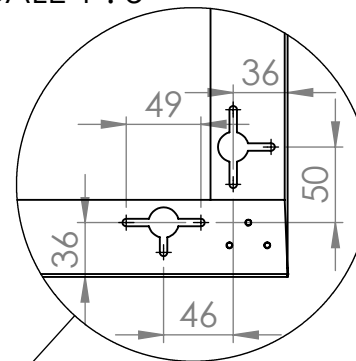

DETAIL A
SCALE 1 : 5

GÖTESSONS

Art.nr. 240120		Name Tell-Us world map 2400x1200x50 mm		
Last saved by Tolle	Last saved 2019-12-17	Material EcoSUND	Rev	Format A4
Created by Tolle	Created date 2019-12-17		Scale 1:25	Page 1/1