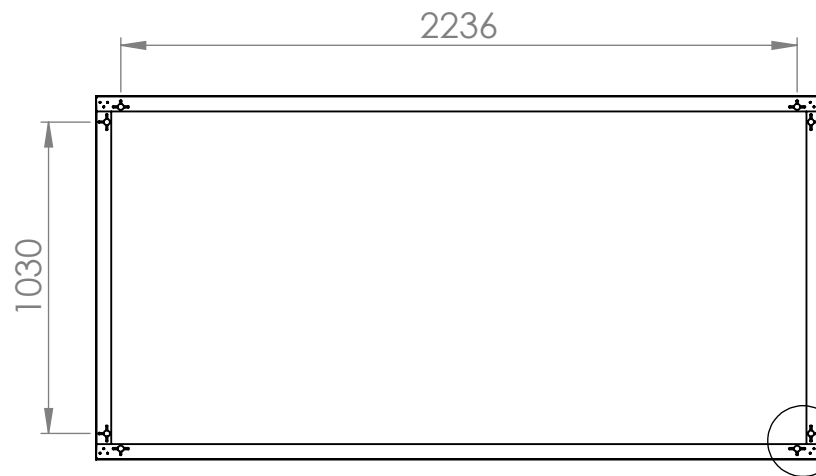

DETAIL A
SCALE 1 : 5

GÖTESSONS

Art.nr. 240120		Name Tell-Us world map 2400x1200x50 mm		
Last saved by Tolle	Last saved 2019-12-17	Material EcoSUND	Rev	Format A4
Created by Tolle	Created date 2019-12-17		Scale 1:25	Page 1/1