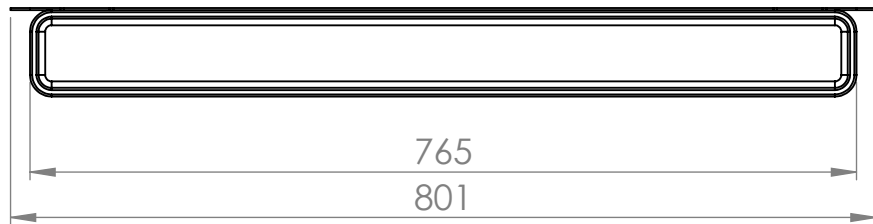

REVISIONS			
REV.	DESCRIPTION	DATE	BY

DETAIL A
SCALE 1 : 2

Art.nr. 637125		Name Pen shelf Woodland for Sketch 1590 mm		
Last saved by Nina	Last saved 2021-02-25	Material Ash	Rev	Format A4
Created by Nina	Created date 2020-09-30		Scale 1:7	Page 1/1