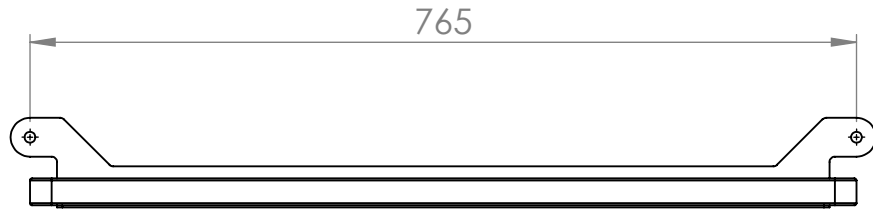

REVISIONS			
REV.	DESCRIPTION	DATE	BY

DETAIL A
SCALE 1 : 2

Art.nr. 637125		Name Pen shelf Woodland for Sketch 1590 mm		
Last saved by Nina	Last saved 2021-02-25	Material Ash	Rev	Format A4
Created by Nina	Created date 2020-09-30		Scale 1:7	Page 1/1