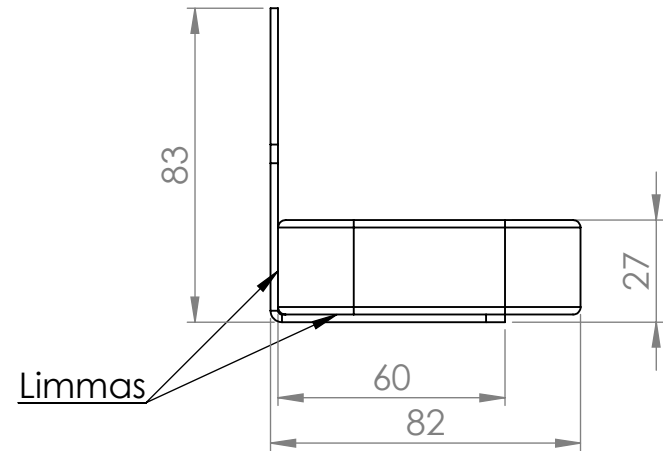

REVISIONS			
REV.	DESCRIPTION	DATE	BY

DETAIL A
SCALE 1 : 2

Art.nr. 637125		Name Pen shelf Woodland for Sketch 1590 mm		
Last saved by Nina	Last saved 2021-02-25	Material Ash	Rev	Format A4
Created by Nina	Created date 2020-09-30		Scale 1:7	Page 1/1