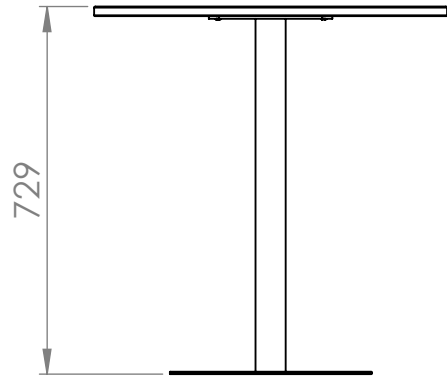

REVISIONS			
REV.	DESCRIPTION	DATE	BY

891080 - Ash
 891081 - White
 891082 - Oak
 891083 - Walnut

 GÖTESSONS				
Art.nr.	Name			
See list	Sit around 730 mm			
Last saved by	Last saved	Material	Rev	Format
Nina	2021-10-28			
Created by	Created date	Scale	Page	
Nina	2021-05-17			1:15