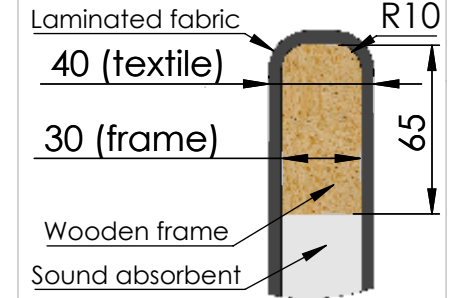

DETAIL A
SCALE 1 : 4
(x2)

DETAIL B
SCALE 1 : 2

DETAIL C
SCALE 1 : 2

Section view of ScreenIT A30

Including adjustable feet

GÖTESSONS

| | | | | |
|------------------------|----------------------------|---|---------------|--------------|
| Art.Nr. 119120 | | Name ScreenIT A30 Peak front screen W:1200xH:1400 mm | | |
| Last saved by Tolle | Last saved 2018-06-19 | Material x | Rev - | Format A4 |
| Created by Tolle | Created date 2018-06-19 | | Scale 1:16 | Page 1/1 |