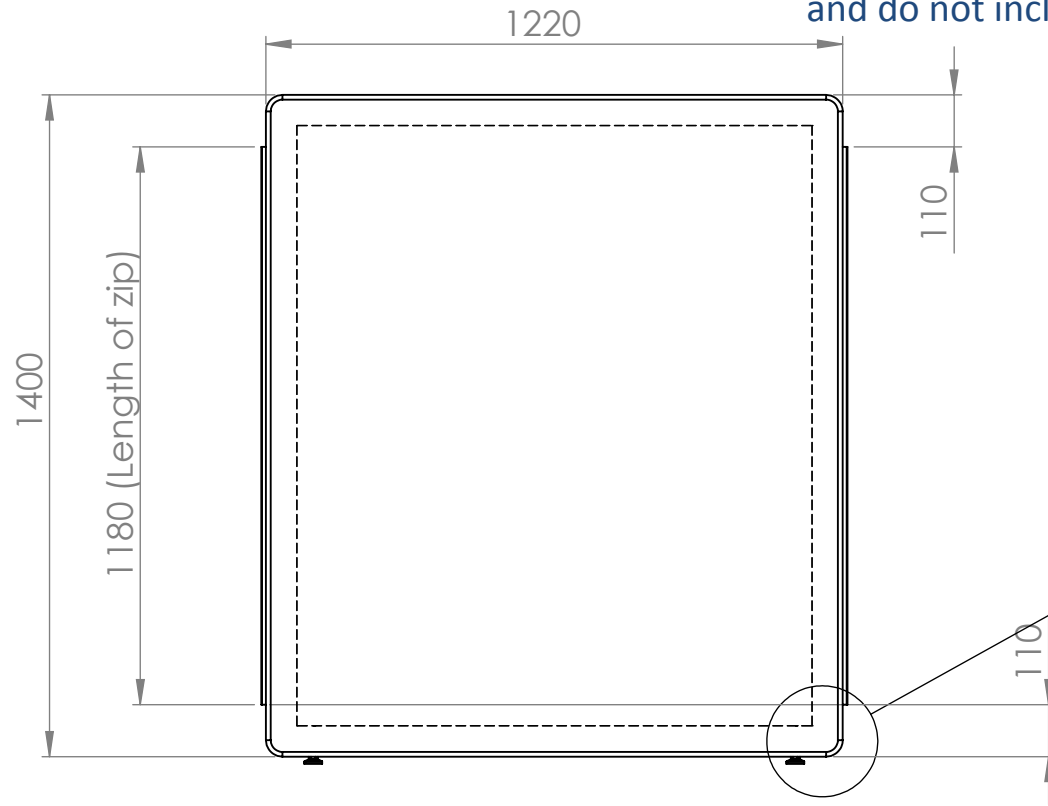

These measurements refer to the frame work and do not include upholstery, seam or zip

| Tolerances (mm) | | | |
|-----------------|---|-----|-----------|
| Dimension | | | Deviation |
| (1) | - | 20 | ±0,2 |
| (20) | - | 50 | ±0,5 |
| (50) | - | 200 | ±1,0 |
| (200) | - | | ±2,0 |

DETAIL A
SCALE 1 : 4
(x2)

DETAIL B
SCALE 1 : 2

DETAIL C
SCALE 1 : 2

Section view of ScreenIT A30

Including adjustable feet

GÖTESSONS

| | | | | |
|------------------------|----------------------------|---|---------------|--------------|
| Art.Nr. 119120 | | Name ScreenIT A30 Peak front screen W:1200xH:1400 mm | | |
| Last saved by Tolle | Last saved 2018-06-19 | Material x | Rev - | Format A4 |
| Created by Tolle | Created date 2018-06-19 | | Scale 1:16 | Page 1/1 |