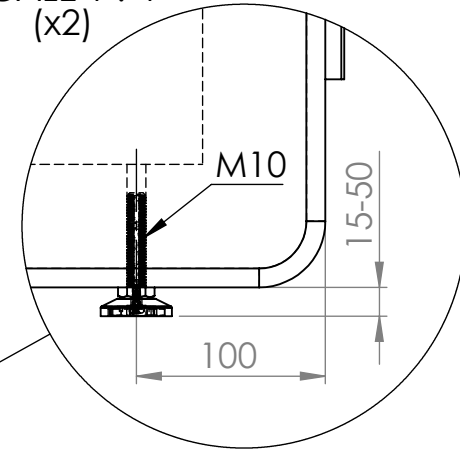

These measurements refer to the frame work and do not include upholstery, seam or zip

| Tolerances (mm) | | | |
|-----------------|---|-----|-----------|
| Dimension | | | Deviation |
| (1) | - | 20 | ±0,2 |
| (20) | - | 50 | ±0,5 |
| (50) | - | 200 | ±1,0 |
| (200) | - | | ±2,0 |

DETAIL A
SCALE 1 : 4
(x2)

DETAIL B
SCALE 1 : 2

DETAIL C
SCALE 1 : 2

Section view of ScreenIT A30

Including adjustable feet

GÖTESSONS

| | | | | |
|------------------------|----------------------------|---|---------------|--------------|
| Art.Nr. 119120 | | Name ScreenIT A30 Peak front screen W:1200xH:1400 mm | | |
| Last saved by Tolle | Last saved 2018-06-19 | Material x | Rev - | Format A4 |
| Created by Tolle | Created date 2018-06-19 | | Scale 1:16 | Page 1/1 |