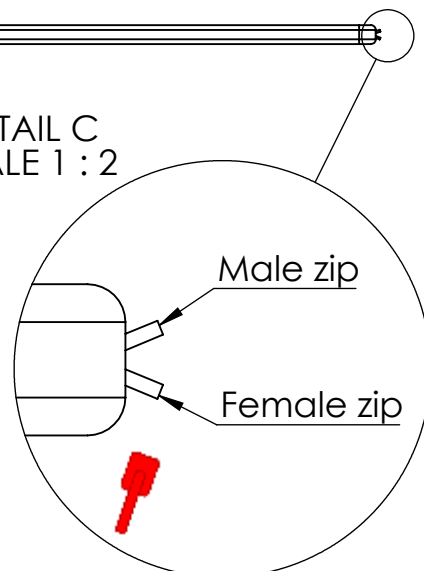

These measurements refer to the frame work and do not include upholstery, seam or zip

| Tolerances (mm) | | | |
|-----------------|---|-----|-----------|
| Dimension | | | Deviation |
| (1) | - | 20 | ±0,2 |
| (20) | - | 50 | ±0,5 |
| (50) | - | 200 | ±1,0 |
| (200) | - | | ±2,0 |

DETAIL A
SCALE 1 : 4
(x2)

DETAIL B
SCALE 1 : 2

DETAIL C
SCALE 1 : 2

Section view of ScreenIT A30

Including adjustable feet

GÖTESSONS

| | | | | |
|------------------------|----------------------------|---|---------------|--------------|
| Art.Nr. 119120 | | Name ScreenIT A30 Peak front screen W:1200xH:1400 mm | | |
| Last saved by Tolle | Last saved 2018-06-19 | Material x | Rev - | Format A4 |
| Created by Tolle | Created date 2018-06-19 | | Scale 1:16 | Page 1/1 |