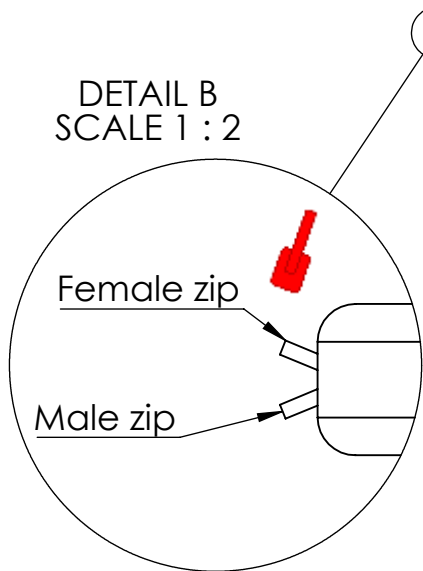

These measurements refer to the frame work and do not include upholstery, seam or zip

| Tolerances (mm) | | | |
|-----------------|---|-----|-----------|
| Dimension | | | Deviation |
| (1) | - | 20 | ±0,2 |
| (20) | - | 50 | ±0,5 |
| (50) | - | 200 | ±1,0 |
| (200) | - | | ±2,0 |

DETAIL A
SCALE 1 : 4
(x2)

DETAIL B
SCALE 1 : 2

DETAIL C
SCALE 1 : 2

Section view of ScreenIT A30

Including adjustable feet

GÖTESSONS

| | | | | |
|------------------------|----------------------------|---|---------------|--------------|
| Art.Nr. 119120 | | Name ScreenIT A30 Peak front screen W:1200xH:1400 mm | | |
| Last saved by Tolle | Last saved 2018-06-19 | Material x | Rev - | Format A4 |
| Created by Tolle | Created date 2018-06-19 | | Scale 1:16 | Page 1/1 |