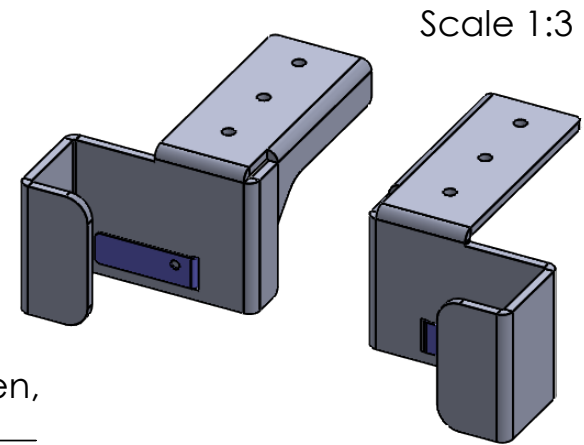

Loosen these screws to adjust the screen,  
Tighten these screws to fix the screen

Material 4mm steel		Art.nr. 642033		Blad 1/1	A4
Skala 1:2	Sign. Jonte	Benämning Adjustable mount for ScreenIT		Datum 2016-08-24	Rev -