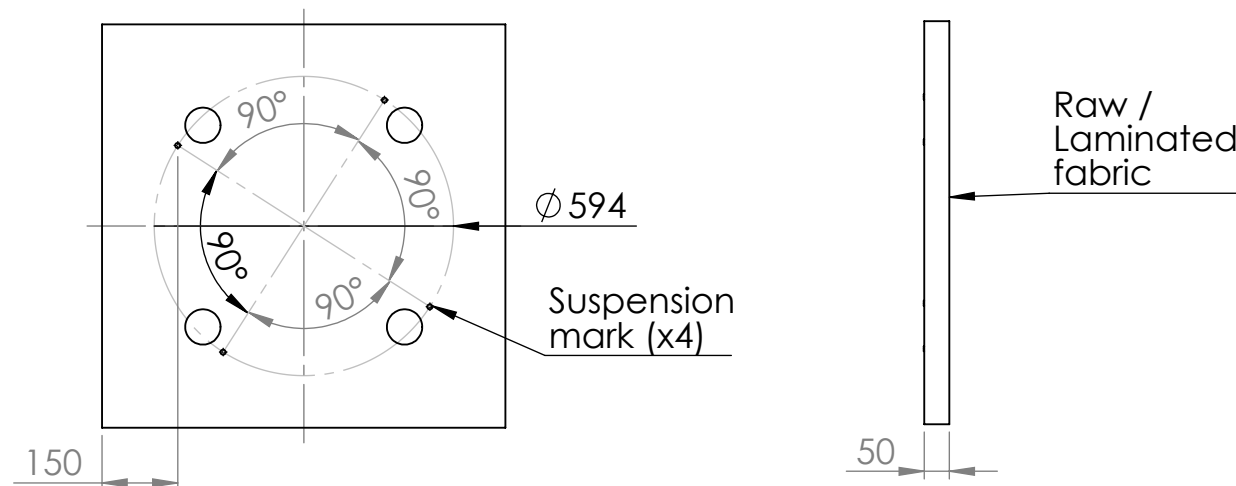

Lamp holes

Suspension mark

Material		Art.nr.		Blad	
		125342 & 125343		1/1	
Skala		Sign. Tolle		Benämning	
1:15		Datum 2015-12-21		Sound Off Square 800x800, 4 lamp, Raw/Laminated fabric	
					Rev
					-