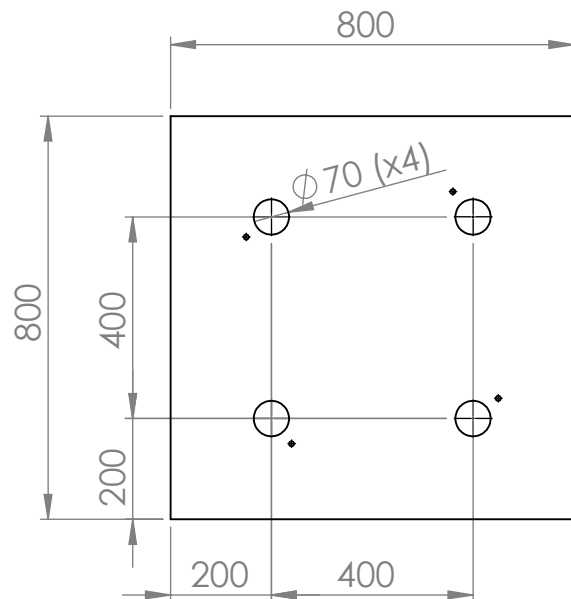

Lamp holes

Suspension mark

Material		Art.nr.		Blad	
		125342 & 125343		1/1	
Skala		Sign. Tolle		Benämning	
1:15		Datum 2015-12-21		Sound Off Square 800x800, 4 lamp, Raw/Laminated fabric	
					Rev
					-