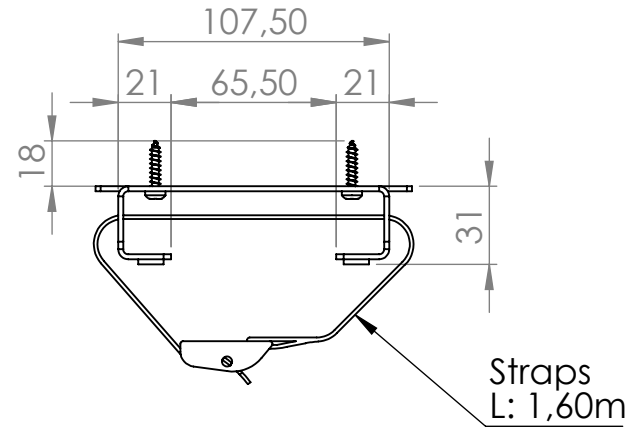

REVISIONS			
REV.	DESCRIPTION	DATE	BY

Art.nr. 870308		Name Client holder TurnIT	
Last saved by Jonathan	Last saved 2020-10-14	Material	Rev
Created by Jonathan	Created date 2020-10-14		Format A4
		Scale 1:3	Page 1/1