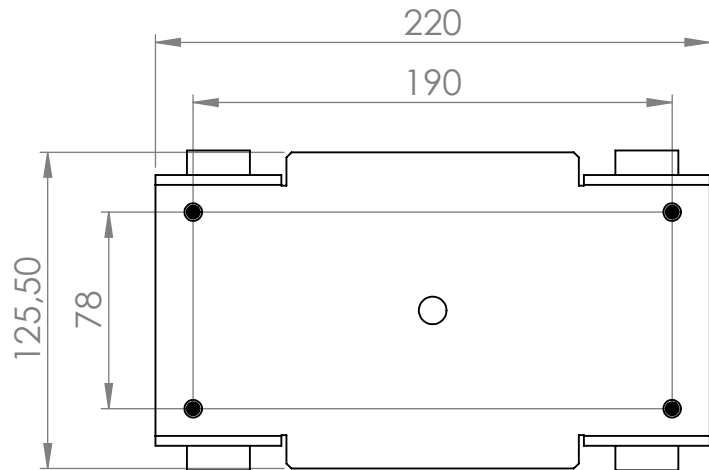

REVISIONS			
REV.	DESCRIPTION	DATE	BY

Art.nr. 870308		Name Client holder TurnIT	
Last saved by Jonathan	Last saved 2020-10-14	Material	Rev
Created by Jonathan	Created date 2020-10-14		Format A4
		Scale 1:3	Page 1/1