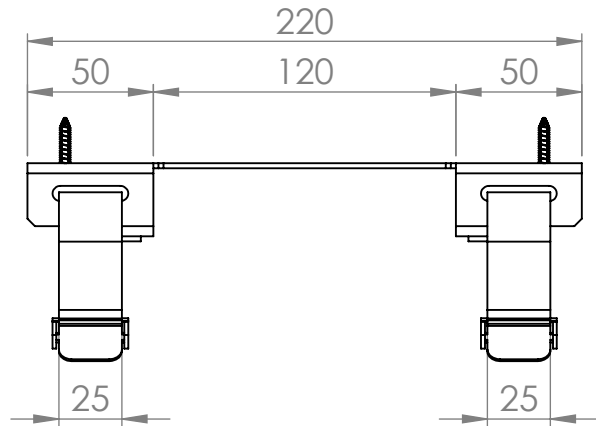

REVISIONS			
REV.	DESCRIPTION	DATE	BY

Art.nr. 870308		Name Client holder TurnIT	
Last saved by Jonathan	Last saved 2020-10-14	Material	Rev
Created by Jonathan	Created date 2020-10-14		Format A4
		Scale 1:3	Page 1/1