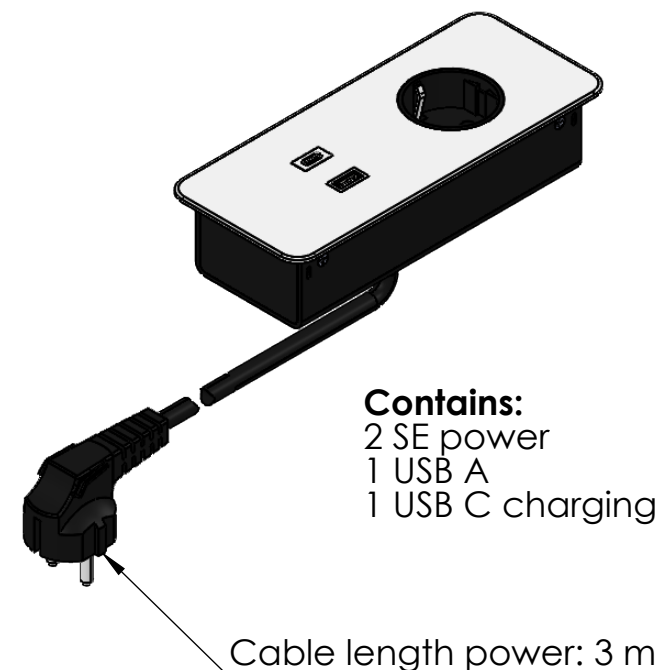

Table cut out: 160x62 mm
Max corner radius: 3 mm

 GÖTESSONS				
Art.nr. 691230	Name Table Top Slim 1 SE power, 1 USB A, 1 USB C charging			
Last saved by Tolle	Last saved 2019-12-09	Material	Rev	Format A4
Created by Tolle	Created date 2019-12-06		Scale 1:2	Page 1/1