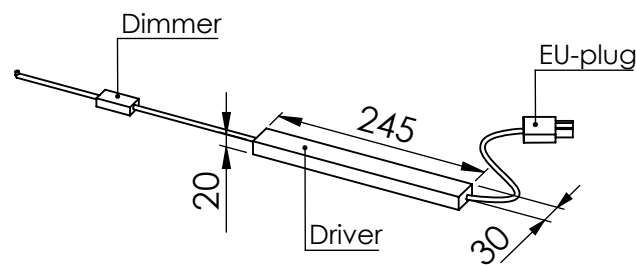

For A30 screens

Cable included and mounted on product.

Grey textile cable 585mm to dimmer

Grey textile cable 3100mm to driver

White plastic cable with E-plug 1000 mm (exchangeable)

 GÖTESSONS				
Art.nr. 821164		Name Woodlight 500 mm A30		
Last saved by Sally	Last saved 2023-05-29	Material White stained solid wood, Ash	Rev	Format A4
Created by Sally	Created date 2022-09-28	Metal brackets	Scale 1:4	Page 1/1