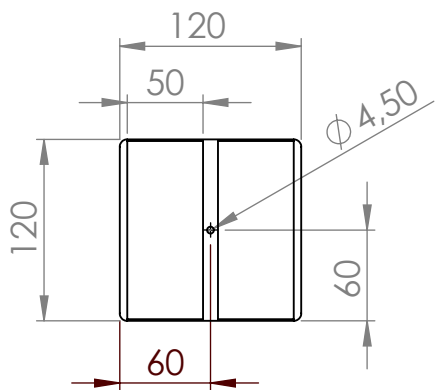

Kardborr platta (ingår) /
Including burdock plate (x2)

Kardborre /
burdock

 GÖTESSONS				
Art.nr. 125416 125417		Name Sound Off Square EcoSUND 600x300x50 mm wall		
Last saved by Tolle	Last saved 2022-01-19	Material EcoSUND	Rev -	Format A4
Created by Tolle	Created date 2020-11-02		Scale 1:10	Page 1/1