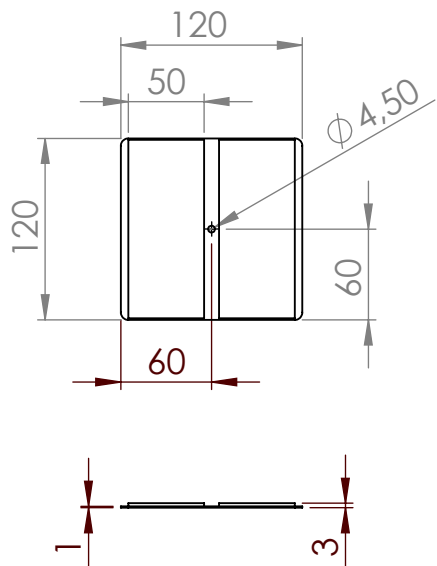

Kardborr platta (ingår) /
Including burdock plate (x4)

 GÖTESSONS				
Art.nr. 125426 125427		Name Sound Off Rectangular EcoSUND 1000x600x40 mm wall		
Last saved by Tolle		Last saved 2022-01-19	Material EcoSUND	Rev -
Created by Tolle		Created date 2020-11-02	Scale 1:10	Format A4 Page 1/1