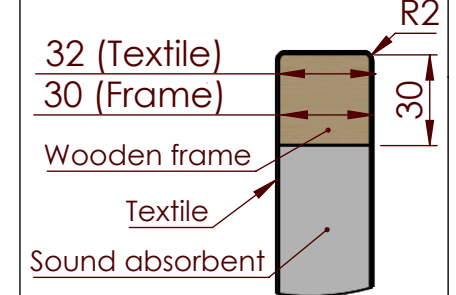

These measurements refer to the frame work and do not include upholstery, seam or zip

| Tolerances (mm) | | | |
|-----------------|---|-----|-----------|
| Dimension | | | Deviation |
| (1) | - | 20 | ±0,2 |
| (20) | - | 50 | ±0,5 |
| (50) | - | 200 | ±1,0 |
| (200) | - | | ±2,0 |

Section view of Silent Express

| | | | | |
|---|-----------------------------------|-----------------------------|---------------------|---------------------|
|  | | GÖTESSONS | | |
| Art.nr. 510080 | | Name Silent Express 800x650 | | |
| Last saved by Jonathan | Last saved 2019-11-06 | Material x | Rev - | Format A4 |
| Created by Jonathan | Created date 2019-10-14 | | Scale 1:8 | Page 1/1 |