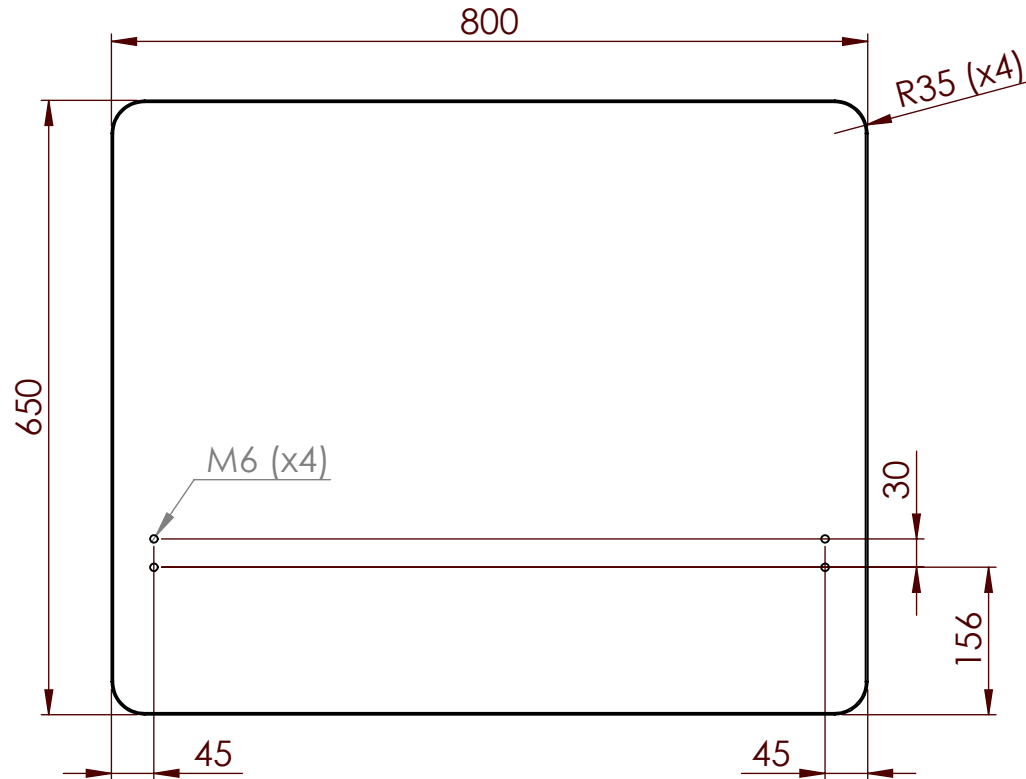

These measurements refer to the frame work and do not include upholstery, seam or zip

| Tolerances (mm) | | | |
|-----------------|---|-----|-----------|
| Dimension | | | Deviation |
| (1) | - | 20 | ±0,2 |
| (20) | - | 50 | ±0,5 |
| (50) | - | 200 | ±1,0 |
| (200) | - | | ±2,0 |

Section view of Silent Express

| | | | | |
|---|-----------------------------------|-----------------------------|---------------------|---------------------|
|  | | GÖTESSONS | | |
| Art.nr. 510080 | | Name Silent Express 800x650 | | |
| Last saved by Jonathan | Last saved 2019-11-06 | Material x | Rev - | Format A4 |
| Created by Jonathan | Created date 2019-10-14 | | Scale 1:8 | Page 1/1 |