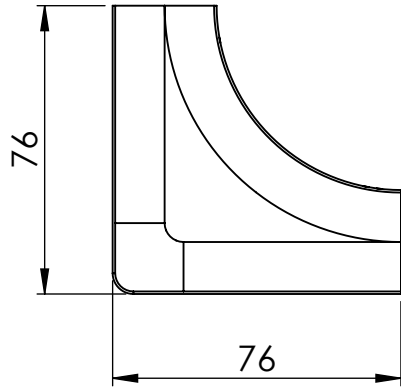

Art. no	Description
644159-1	AddOn Ceiling Corner - White RAL9003 GL30
644159-2	AddOn Ceiling Corner - Black RAL9005 GL30
644159-5	AddOn Ceiling Corner - Grey RAL7045 GL30
644159-21	AddOn Ceiling Corner - Green grey RAL7033 GL30
644159-22	AddOn Ceiling Corner - Blue grey RAL7031 GL30
644159-23	AddOn Ceiling Corner - Pearl beige RAL1035 GL30

REVISIONS			
REV.	DESCRIPTION	DATE	BY
A	Created drawing	2024-03-28	Fredrik

Quantity: 1 piece

© 2024

GÖTESSONS

Art.nr. 644159		Name AddOn Ceiling Corner 76x76 mm	
View placement 	General tolerance SS-ISO 2768-1 m	Material	
THIS DRAWING AND INFORMATION CONTAINED HEREIN ARE THE PROPERTY OF GÖTESSONS DESIGN GROUP AB AND SHALL BE RETURNED UPON DEMAND AND SHALL NOT BE REPRODUCED IN WHOLE OR IN PART TO ANYONE ELSE OR USED WITHOUT WRITTEN CONSENT OF GÖTESSONS DESIGN GROUP AB.		Rev A	Format A4
		Scale 1:2	Page 1/1