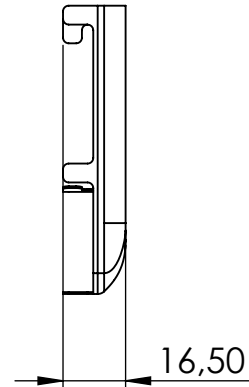

Art. no	Description
644159-1	AddOn Ceiling Corner - White RAL9003 GL30
644159-2	AddOn Ceiling Corner - Black RAL9005 GL30
644159-5	AddOn Ceiling Corner - Grey RAL7045 GL30
644159-21	AddOn Ceiling Corner - Green grey RAL7033 GL30
644159-22	AddOn Ceiling Corner - Blue grey RAL7031 GL30
644159-23	AddOn Ceiling Corner - Pearl beige RAL1035 GL30

REVISIONS			
REV.	DESCRIPTION	DATE	BY
A	Created drawing	2024-03-28	Fredrik

Quantity: 1 piece

© 2024

GÖTESSONS

Art.nr. 644159		Name AddOn Ceiling Corner 76x76 mm	
View placement 	General tolerance SS-ISO 2768-1 m	Material	
THIS DRAWING AND INFORMATION CONTAINED HEREIN ARE THE PROPERTY OF GÖTESSONS DESIGN GROUP AB AND SHALL BE RETURNED UPON DEMAND AND SHALL NOT BE REPRODUCED IN WHOLE OR IN PART TO ANYONE ELSE OR USED WITHOUT WRITTEN CONSENT OF GÖTESSONS DESIGN GROUP AB.		Rev A	Format A4
		Scale 1:2	Page 1/1