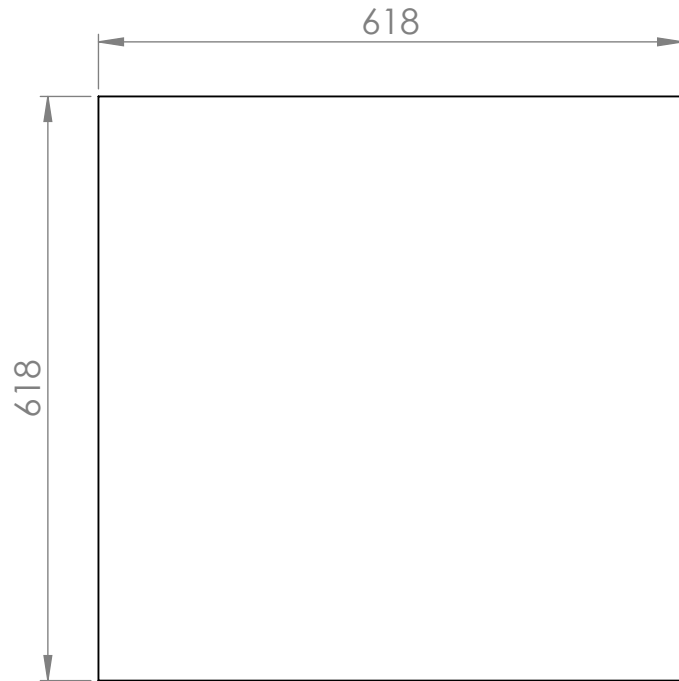

REVISIONS			
REV.	DESCRIPTION	DATE	BY
A	Drawing was made	2024-09-09	Tolle

© 2024

GÖTESSONS

Art.nr. 126802G	Name Tiles Nova EcoSUND 618x618x50 White / White core
--------------------	---

View placement 	General tolerance SS-ISO 2768-1 m	Material EcoSUND 50 mm
--------------------	---	---------------------------

THIS DRAWING AND INFORMATION CONTAINED HEREIN ARE THE PROPERTY OF GÖTESSONS DESIGN GROUP AB AND SHALL BE RETURNED UPON DEMAND AND SHALL NOT BE REPRODUCED IN WHOLE OR IN PART TO ANYONE ELSE OR USED WITHOUT WRITTEN CONSENT OF GÖTESSONS DESIGN GROUP AB.			
Rev A	Format A4	Scale 1:8	Page 1/1