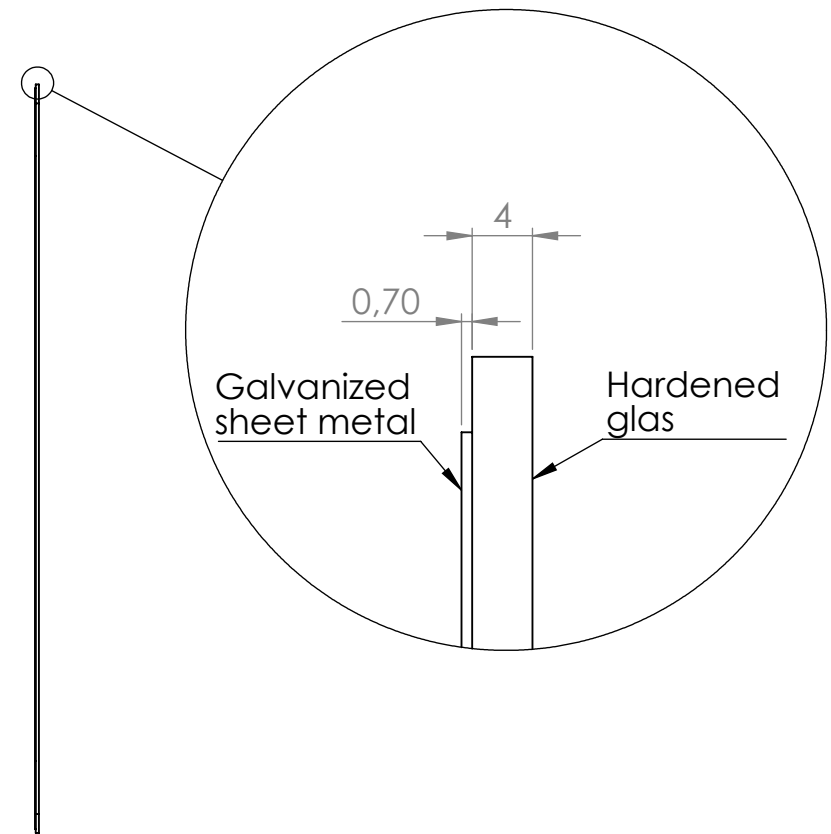

DETAIL B
SCALE 2 : 1

See sheet metal page 2

 GÖTESSONS				
Art.nr.	Name			
101012	Sketch'n pin writning board 990x990			
Last saved by	Last saved	Material	Rev	Format
Nina	2022-01-03		-	A4
Created by	Created date	Galvanized sheet metal	Scale	Page
Nina	2021-05-24		1:10	1/2

GÖTESSONS

Art.nr.		Name		
101012		Sketch'n pin writing board 990x990		
Last saved by	Last saved	Material	Rev	Format
Nina	2022-01-03		-	A4
Created by	Created date	Galvanized sheet metal	Scale	Page
Nina	2022-01-03		1:10	2/2