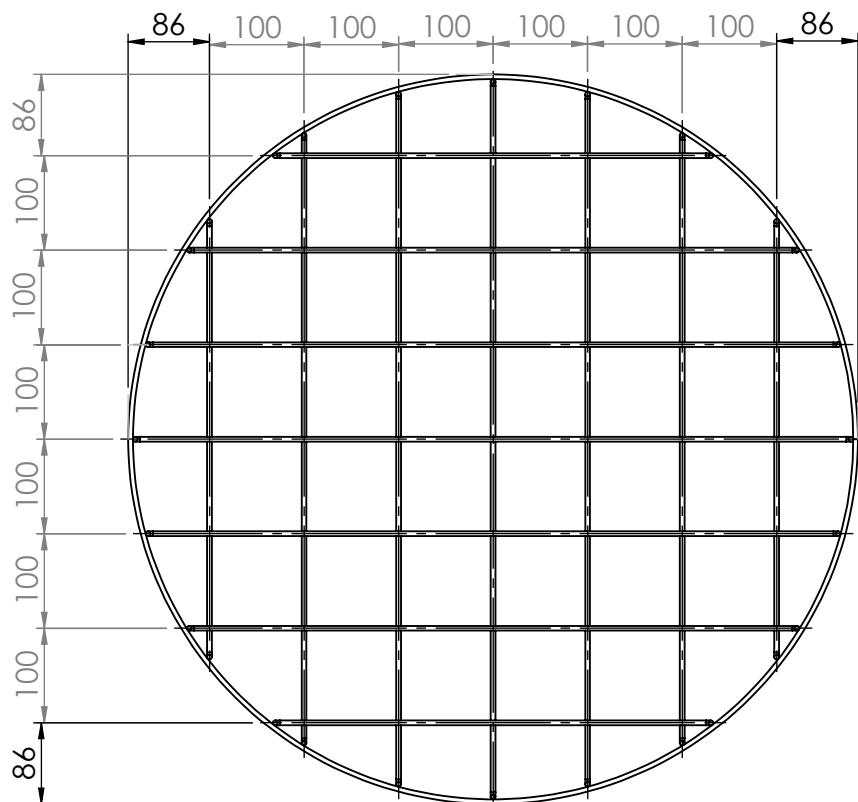

Scale 1:3

Including wires 2 m (x4)

Art.nr. 644103		Name Off The Grid Ceiling Circle Ø800 mm		
Last saved by Tolle	Last saved 2023-04-28	Material	Rev -	Format A4
Created by Tolle	Created date 2023-04-28		Scale 1:8	Page 1/1