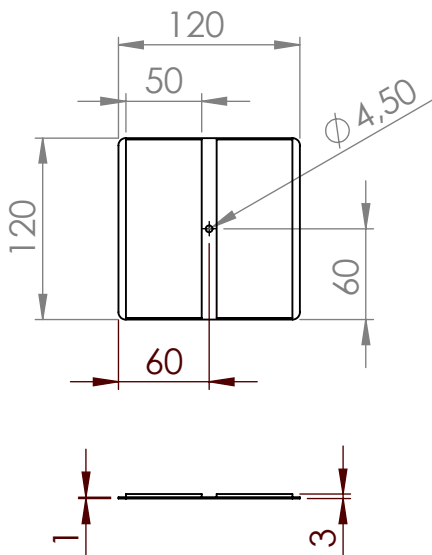

Kardborr platta (ingår) /  
Including burdock plate (x4)

Kardborre /  
burdock

**GÖTESSONS**

Art.nr. 125408 125409		Name Sound Off Square EcoSUND 800x800x40 mm wall		
Last saved by Tolle	Last saved 2022-01-19	Material EcoSUND	Rev -	Format A4
Created by Tolle	Created date 2020-11-02		Scale 1:10	Page 1/1