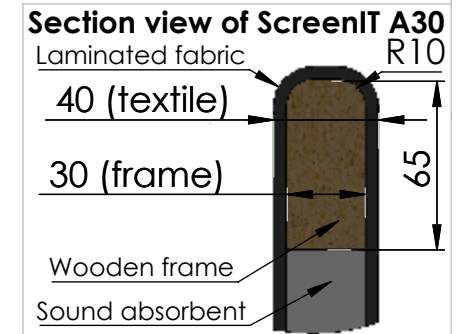

These measurements refer to the frame work
and do not include upholstery, seam or zip

| Tolerances (mm) | | | |
|-----------------|---|-----|-----------|
| Dimension | | | Deviation |
| (1) | - | 20 | ±0,2 |
| (20) | - | 50 | ±0,5 |
| (50) | - | 200 | ±1,0 |
| (200) | - | | ±2,0 |

| | | | | | | | |
|----------|------|---------|--------------------------|-----------|---|-----|---|
| Material | x | Art.nr. | 153160, 154160 155160 | Blad | 1/1 | A4 | |
| Skala | 1:15 | Sign. | Tolle | Benämning | ScreenIT A30 floor screen 1600x1600 incl plexi | | |
| | | Datum | 2017-12-20 | | | Rev | - |