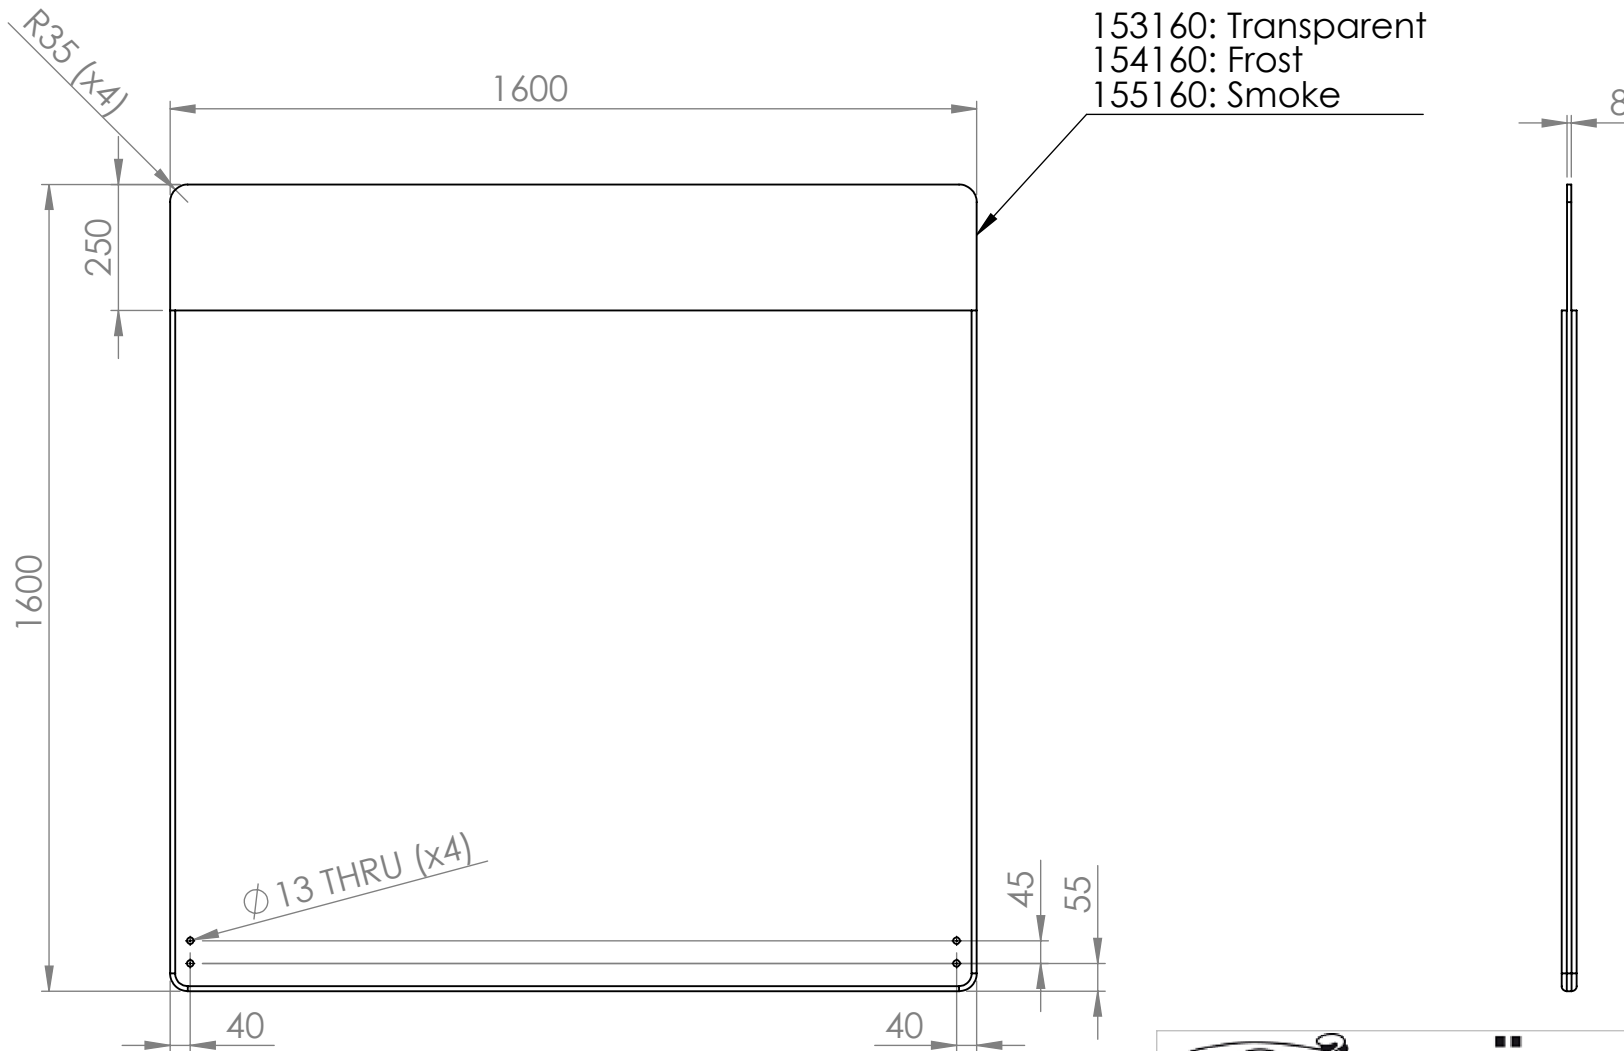

These measurements refer to the frame work
and do not include upholstery, seam or zip

| Tolerances (mm) | | | |
|-----------------|---|-----|-----------|
| Dimension | | | Deviation |
| (1) | - | 20 | ±0,2 |
| (20) | - | 50 | ±0,5 |
| (50) | - | 200 | ±1,0 |
| (200) | - | | ±2,0 |

| | | | | | | | |
|----------|------|---------|--------------------------|-----------|---|-----|---|
| Material | x | Art.nr. | 153160, 154160 155160 | Blad | 1/1 | A4 | |
| Skala | 1:15 | Sign. | Tolle | Benämning | ScreenIT A30 floor screen 1600x1600 incl plexi | | |
| | | Datum | 2017-12-20 | | | Rev | - |