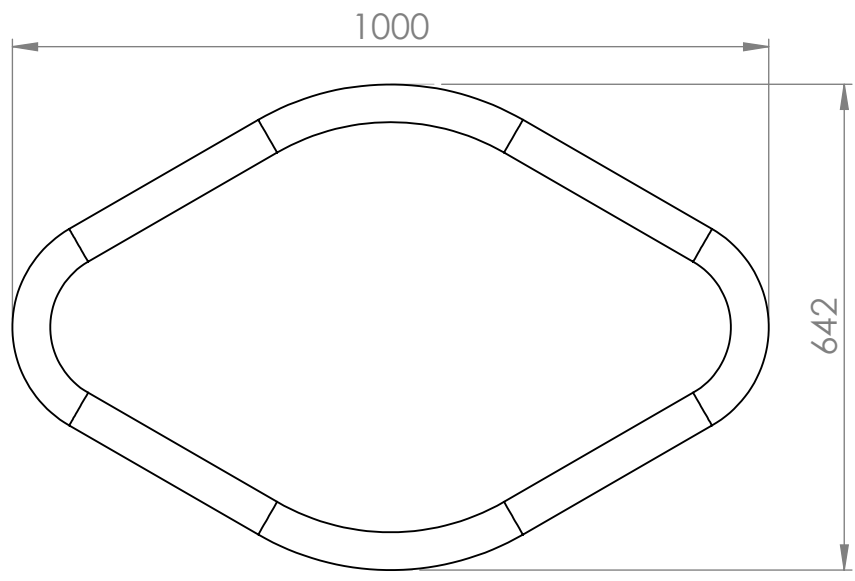

| REVISIONS | | | |
|-----------|-------------|------|----|
| REV. | DESCRIPTION | DATE | BY |

Note! Always black wheels

| | | | | |
|-------------------------------|-----------------------------------|----------------------------|----------------------|---------------------|
| Art.nr. 647165 | | Name RomboSeat with wheels | | |
| Last saved by Tolle | Last saved 2022-05-20 | Material | Rev | Format A4 |
| Created by Tolle | Created date 2022-05-20 | | Scale 1:10 | Page 1/1 |