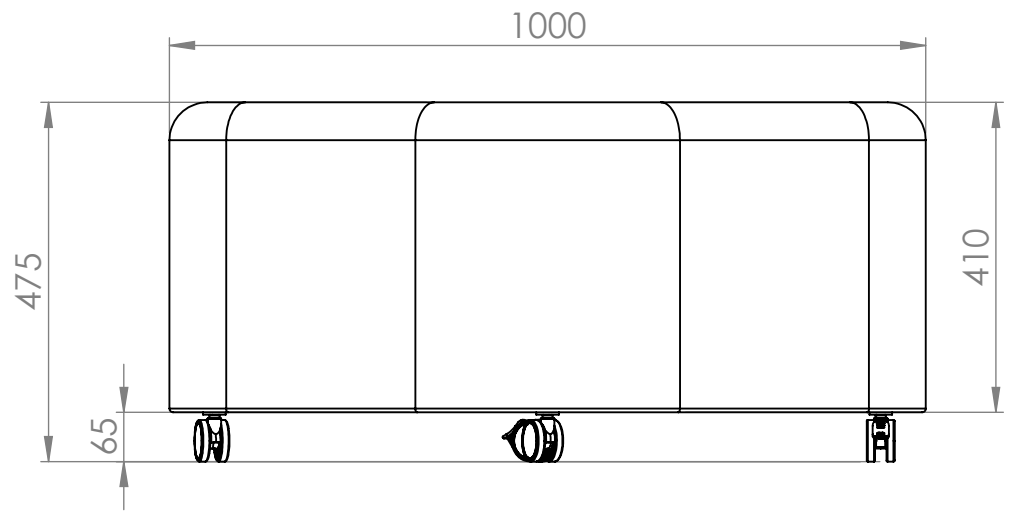

| REVISIONS | | | |
|-----------|-------------|------|----|
| REV. | DESCRIPTION | DATE | BY |

Note! Always black wheels

| | | | | |
|-------------------------------|-----------------------------------|----------------------------|----------------------|---------------------|
| Art.nr. 647165 | | Name RomboSeat with wheels | | |
| Last saved by Tolle | Last saved 2022-05-20 | Material | Rev | Format A4 |
| Created by Tolle | Created date 2022-05-20 | | Scale 1:10 | Page 1/1 |