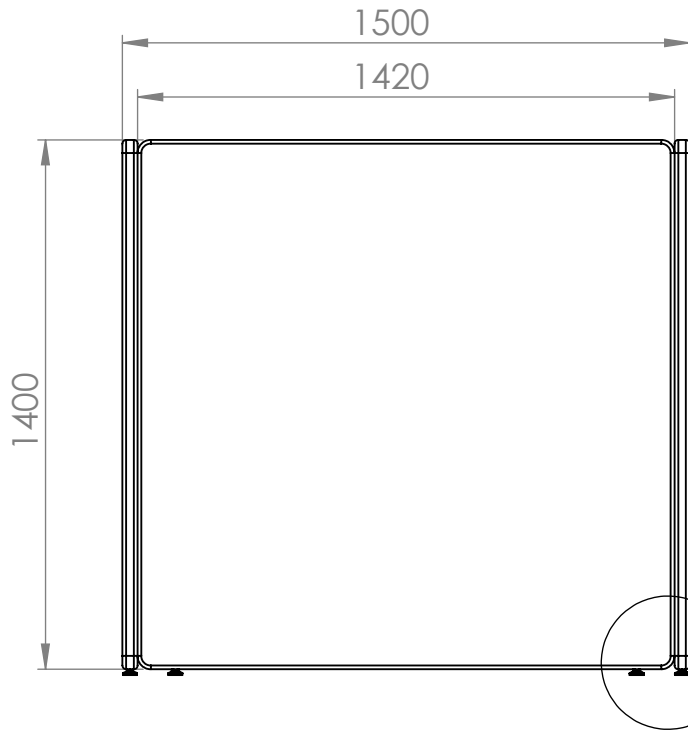

These measurements refer to the frame work
and do not include upholstery, seam or zip

Tolerances (mm)			
Dimension			Deviation
(1)	-	20	±0,2
(20)	-	50	±0,5
(50)	-	200	±1,0
(200)	-		±2,0

Art.nr. 852140		Name ScreenIT A30 floor screen booth 1400x1400		
Last saved by Tolle	Last saved 2018-09-17	Material x	Rev -	Format A4
Created by Tolle	Created date 2015-06-18		Scale 1:20	Page 1/1