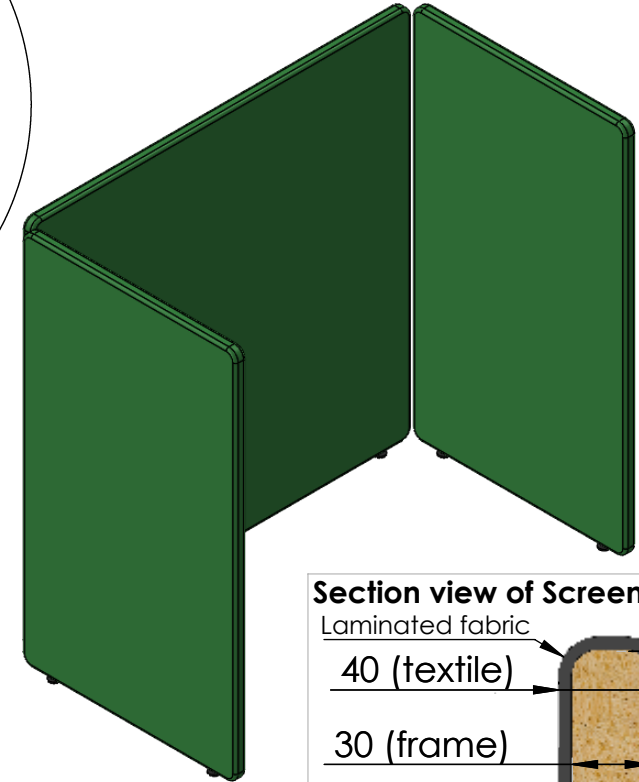

These measurements refer to the frame work
and do not include upholstery, seam or zip

Tolerances (mm)			
Dimension			Deviation
(1)	-	20	±0,2
(20)	-	50	±0,5
(50)	-	200	±1,0
(200)	-		±2,0

Art.nr. 852140		Name ScreenIT A30 floor screen booth 1400x1400		
Last saved by Tolle	Last saved 2018-09-17	Material x	Rev -	Format A4
Created by Tolle	Created date 2015-06-18		Scale 1:20	Page 1/1