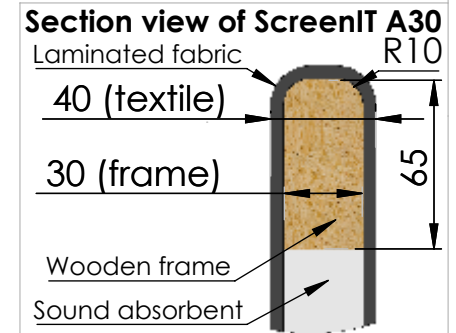

These measurements refer to the frame work
and do not include upholstery, seam or zip

Tolerances (mm)			
Dimension			Deviation
(1)	-	20	±0,2
(20)	-	50	±0,5
(50)	-	200	±1,0
(200)	-		±2,0

Art.nr. 852140		Name ScreenIT A30 floor screen booth 1400x1400		
Last saved by Tolle	Last saved 2018-09-17	Material x	Rev -	Format A4
Created by Tolle	Created date 2015-06-18		Scale 1:20	Page 1/1