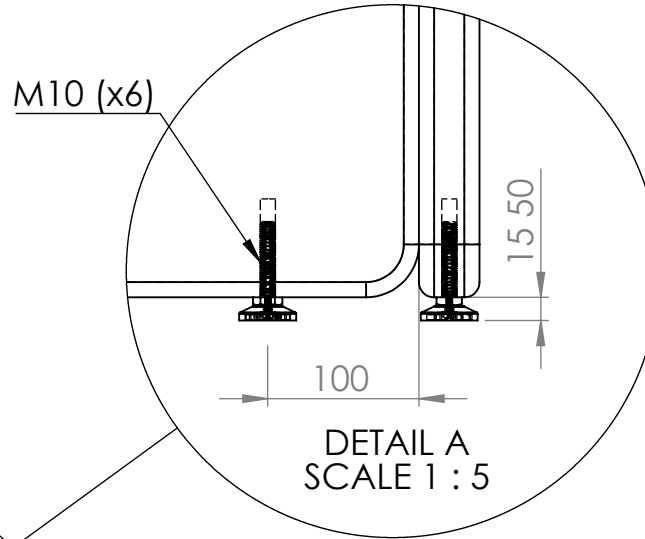

These measurements refer to the frame work
and do not include upholstery, seam or zip

Tolerances (mm)			
Dimension			Deviation
(1)	-	20	±0,2
(20)	-	50	±0,5
(50)	-	200	±1,0
(200)	-		±2,0

Art.nr. 852140		Name ScreenIT A30 floor screen booth 1400x1400		
Last saved by Tolle	Last saved 2018-09-17	Material x	Rev -	Format A4
Created by Tolle	Created date 2015-06-18		Scale 1:20	Page 1/1