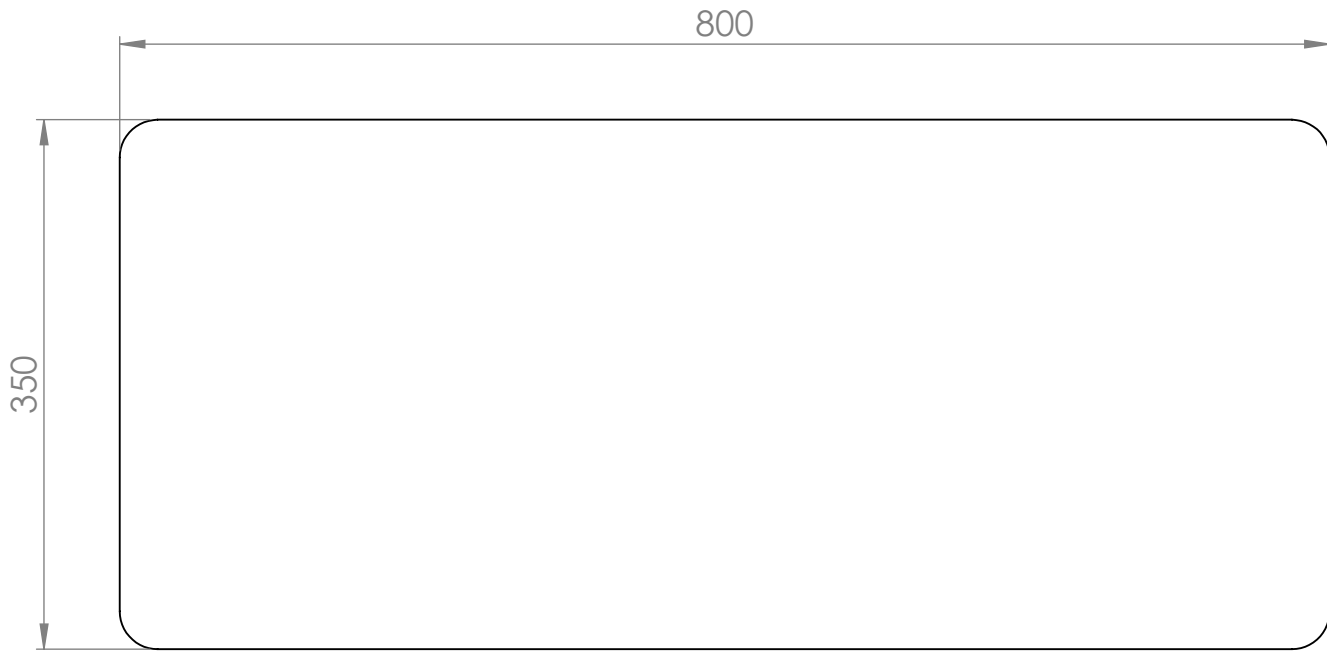

REVISIONS			
REV.	DESCRIPTION	DATE	BY

Art.nr. 101013		Name Scribble writing board 800x350mm		
Last saved by Nina	Last saved 2023-05-12	Material Glass/ Steel	Rev	Format A4
Created by Nina	Created date 2023-05-12		Scale 1:5	Page 1/1