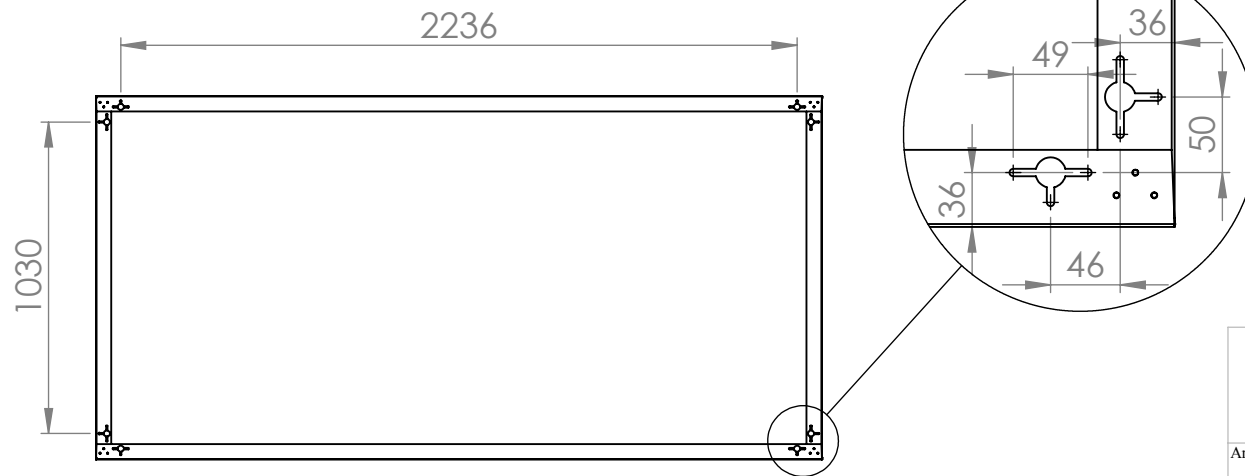

Laminated fabric or
acoustic Nonwoven

DETAIL A
SCALE 1 : 5

GÖTESSONS

Art.nr. 125705		Name Collage Notice board 2400x1200x50 mm		
Last saved by Tolle	Last saved 2019-12-17	Material EcoSUND	Rev	Format A4
Created by Tolle	Created date 2019-12-17		Scale 1:25	Page 1/1