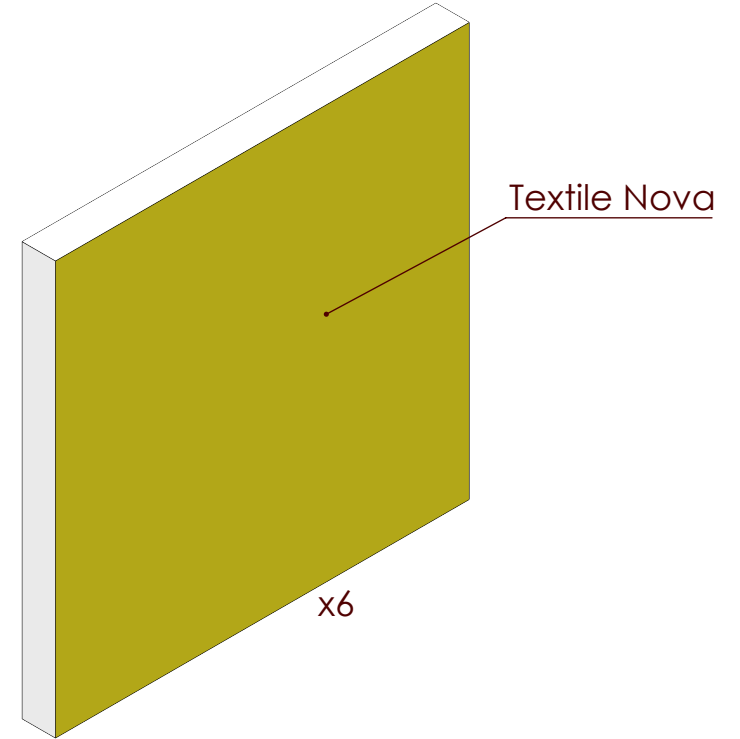

REVISIONS			
REV.	DESCRIPTION	DATE	BY
A	Drawing was made	2024-09-09	Tolle

© 2024

GÖTESSONS

Art.nr. 121222G		Name Tiles Nova EcoSUND 618x618x50 White / White core			
View placement 	General tolerance SS-ISO 2768-1 m	Material EcoSUND 50 mm			
THIS DRAWING AND INFORMATION CONTAINED HEREIN ARE THE PROPERTY OF GÖTESSONS DESIGN GROUP AB AND SHALL BE RETURNED UPON DEMAND AND SHALL NOT BE REPRODUCED IN WHOLE OR IN PART TO ANYONE ELSE OR USED WITHOUT WRITTEN CONSENT OF GÖTESSONS DESIGN GROUP AB.		Rev A	Format A4	Scale 1:8	Page 1/1