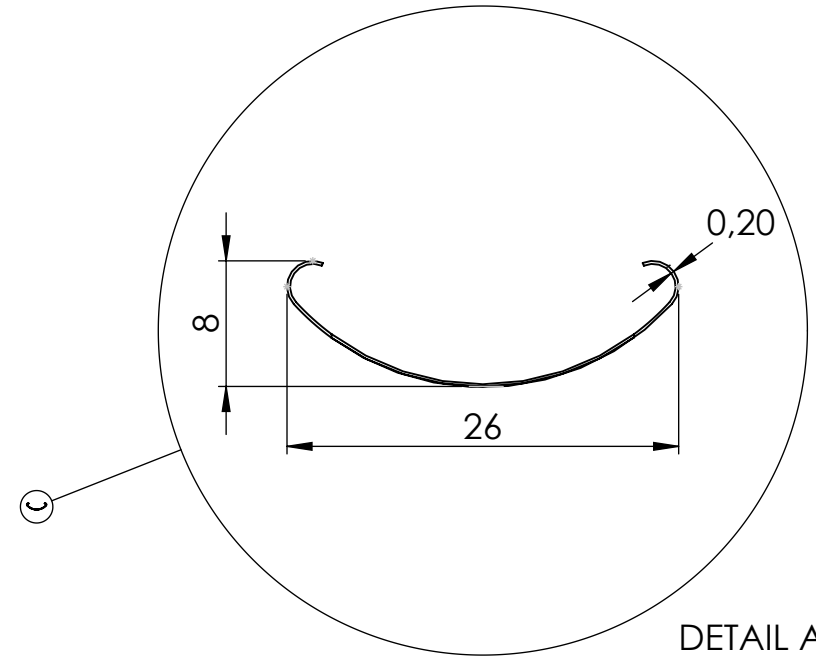

REVISIONS			
REV.	DESCRIPTION	DATE	BY
A	Created drawing	2024-06-24	Fredrik

DETAIL A
SCALE 2 : 1

Quantity : 1 piece

© 2024		GÖTESSONS	
Art.nr. 644156		Name AddOn Ceiling 1200	
View placement 	General tolerance SS-ISO 2768-1 m	Material	
THIS DRAWING AND INFORMATION CONTAINED HEREIN ARE THE PROPERTY OF GÖTESSONS DESIGN GROUP AB AND SHALL BE RETURNED UPON DEMAND AND SHALL NOT BE REPRODUCED IN WHOLE OR IN PART TO ANYONE ELSE OR USED WITHOUT WRITTEN CONSENT OF GÖTESSONS DESIGN GROUP AB.		Rev A	Format A4
		Scale 1:10	Page 1/1