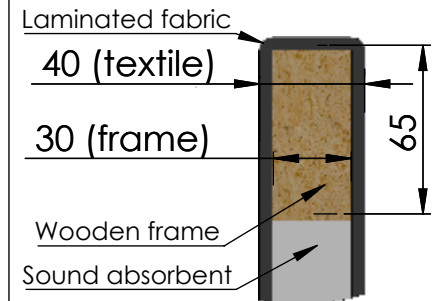

These measurements refer to the frame work and do not include upholstery, seam or zip

| Tolerances (mm) |   |     |           |
|-----------------|---|-----|-----------|
| Dimension       |   |     | Deviation |
| (1)             | - | 20  | ±0,2      |
| (20)            | - | 50  | ±0,5      |
| (50)            | - | 200 | ±1,0      |
| (200)           | - |     | ±2,0      |

**Section view of ScreenIT A30**

|  |                                   |  |               |              |
|--|-----------------------------------|--|---------------|--------------|
|  <b>GÖTESSONS</b> |                                   |  |               |              |
| Art.nr. 543160   |                                   | Name ScreenIT A30 1600x650<br>Straight corners |               |              |
| Last saved by<br><b>Ida</b>  | Last saved<br><b>2024-01-04</b>   | Material<br>x                                  | Rev<br>-      | Format<br>A4 |
| Created by<br><b>Jonathan</b>  | Created date<br><b>2016-10-04</b> |  | Scale<br>1:10 | Page<br>1/1  |