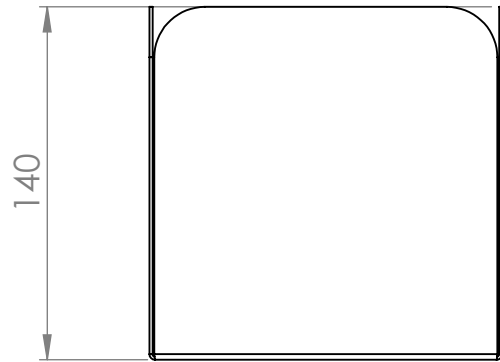

REVISIONS

REV.	DESCRIPTION	DATE	BY
------	-------------	------	----

Art.nr.	637205	Name	Pot +		
---------	--------	------	-------	--	--

Last saved by	Nina	Last saved	2022-10-06	Material	Steel	Rev	Format
Created by	Nina	Created date	2022-05-19			Scale	Page
						1:3	1/1