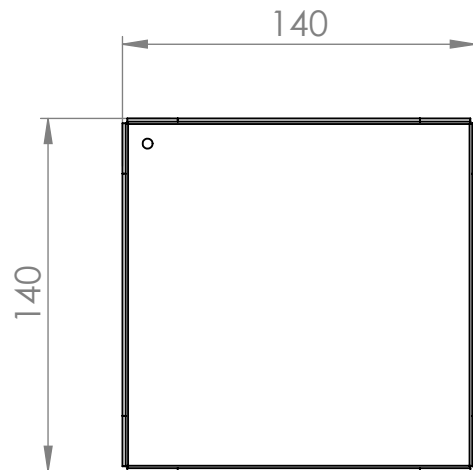

REVISIONS

REV.	DESCRIPTION	DATE	BY
------	-------------	------	----

Art.nr.	637205	Name	Pot +		
---------	--------	------	-------	--	--

Last saved by	Nina	Last saved	2022-10-06	Material	Steel	Rev	Format
Created by	Nina	Created date	2022-05-19			Scale	Page
						1:3	1/1