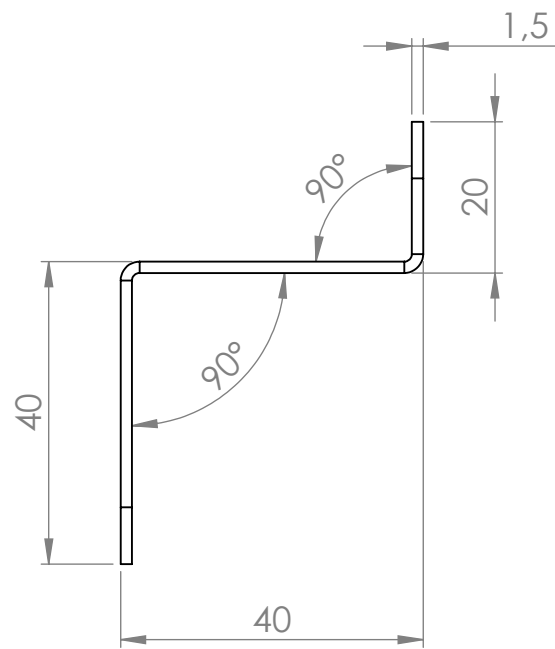

REVISIONS

REV.	DESCRIPTION	DATE	BY
------	-------------	------	----

Art.nr.	121216	Name	Wall fittings Cobogo		
---------	--------	------	----------------------	--	--

Last saved by	Nina	Last saved	2021-10-20	Material	Steel	Rev	Format
Created by	Nina	Created date	2021-06-14			Scale	1:1