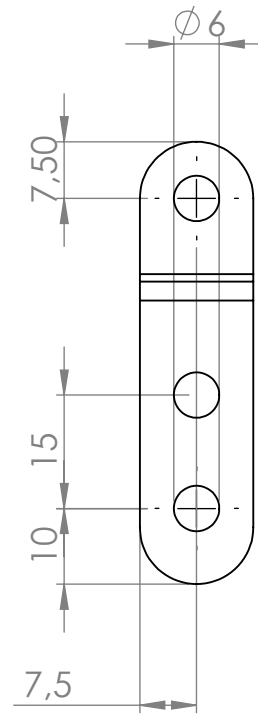

REVISIONS

REV.	DESCRIPTION	DATE	BY
------	-------------	------	----

Art.nr.	121216	Name	Wall fittings Cobogo		
---------	--------	------	----------------------	--	--

Last saved by	Nina	Last saved	2021-10-20	Material	Steel	Rev	Format
Created by	Nina	Created date	2021-06-14			Scale	1:1