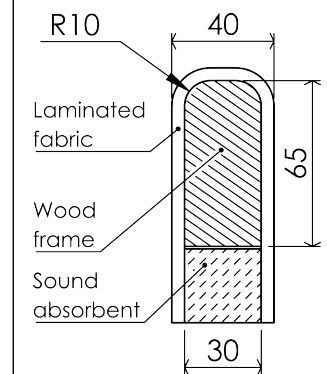

Section view of ScreenIT A30