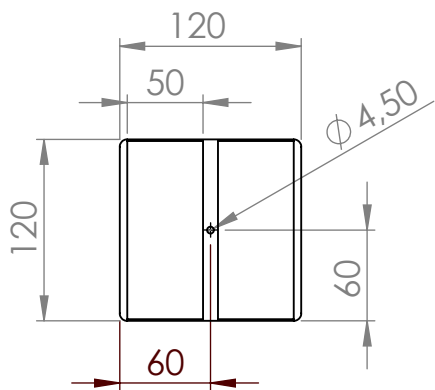

Kardborr platta (ingår) /
Including burdock plate (x2)

Kardborre /
burdock

 GÖTESSONS				
Art.nr. 125418 125419		Name Sound Off Square EcoSUND 600x300x40 mm wall		
Last saved by Tolle	Last saved 2022-01-19	Material EcoSUND	Rev -	Format A4
Created by Tolle	Created date 2020-11-02		Scale 1:10	Page 1/1