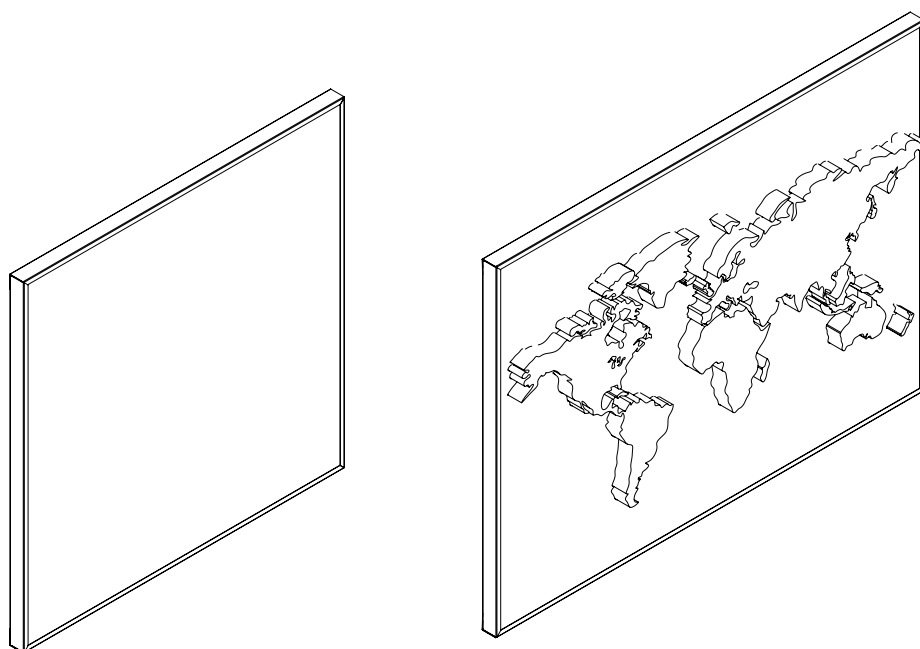

Collage Tell-Us

GÖTESSONS

S

GB

Monteringsanvisning Assembly instruction

Tell-Us, Storyboard Collage, Print

Innehåll

Content

x1
1600x1200
2400x1200
Tell-Us

Alt

x1
1600x1200
2400x1200
Storyboard

Alt

x1
600x600
1200x600
1200x900
1200x1200
1600x1200
2400x1200
Collage & Print

Tillval (Sid 3) / Options (side 3)

x1

Measure	Art.no
600:	346000
900:	349000
1200:	341200
1600:	341600
2400:	342400