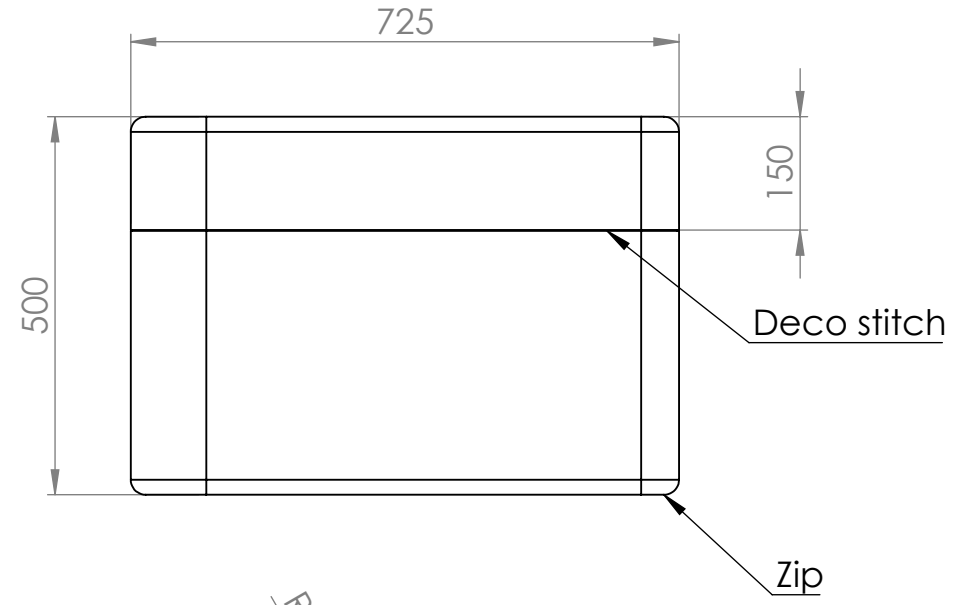

REVISIONS			
REV.	DESCRIPTION	DATE	BY

		<b>GÖTESSONS</b>		
Art.nr. 647145		Name Big piece of cake		
Last saved by <b>Nina</b>	Last saved <b>2021-11-30</b>	Material	Rev	Format <b>A4</b>
Created by <b>Nina</b>	Created date <b>2021-05-17</b>		Scale <b>1:10</b>	Page <b>1/2</b>

Art.nr. 647145		Name Big Piece of cake		
Last saved by Nina	Last saved 2021-11-30	Material	Rev	Format A4
Created by Nina	Created date 2021-05-17		Scale 1:15	Page 2/2