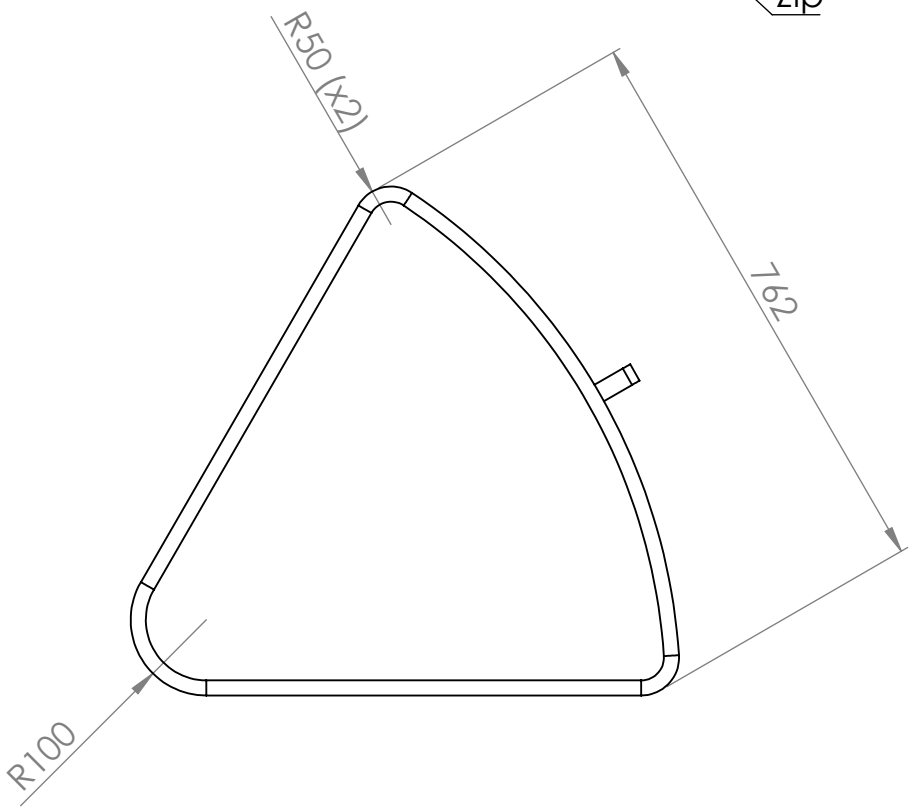

REVISIONS			
REV.	DESCRIPTION	DATE	BY

		<b>GÖTESSONS</b>		
Art.nr. 647145		Name Big piece of cake		
Last saved by <b>Nina</b>	Last saved <b>2021-11-30</b>	Material	Rev	Format <b>A4</b>
Created by <b>Nina</b>	Created date <b>2021-05-17</b>		Scale <b>1:10</b>	Page <b>1/2</b>

Art.nr. 647145		Name Big Piece of cake		
Last saved by Nina	Last saved 2021-11-30	Material	Rev	Format A4
Created by Nina	Created date 2021-05-17		Scale 1:15	Page 2/2