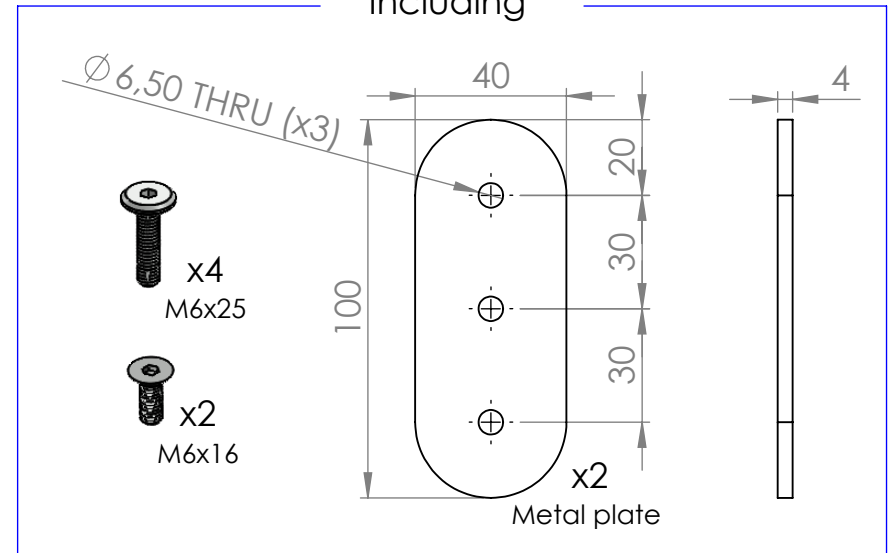

Including

**GÖTESSONS**

Art.nr. 648050		Name Clothes rail for ScreenIT Wardrobe White / Black		
Last saved by Tolle	Last saved 2022-06-20	Material	Rev	Format A4
Created by Tolle	Created date 2022-06-20		Scale 1:10	Page 1/1