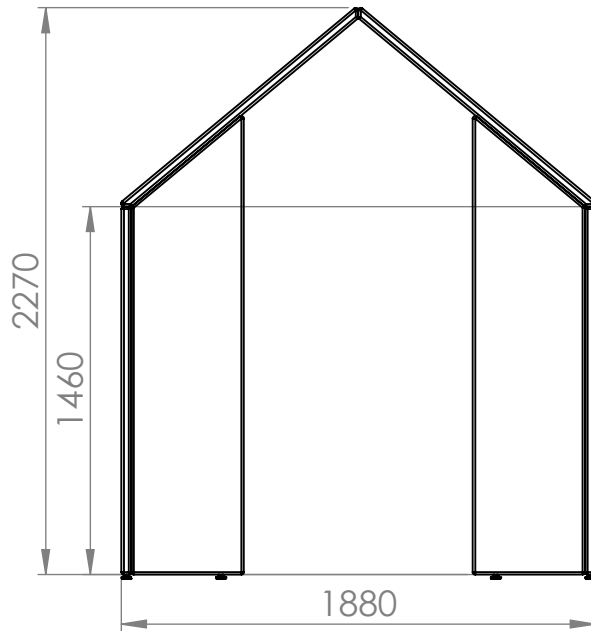

These measurements refer to the frame work and do not include upholstery, seam or zip

Tolerances (mm)			
Dimension			Deviation
(1)	-	20	±0,2
(20)	-	50	±0,5
(50)	-	200	±1,0
(200)	-		±2,0

Cable channel inside

Including adjustable feet (x8)

 GÖTESSONS				
Art.nr. 110210		Name Open Half a Hut		
Last saved by Jonathan	Last saved 2019-02-28	Material x	Rev -	Format A4
Created by Jonathan	Created date 2019-02-27		Scale 1:30	Page 1/1