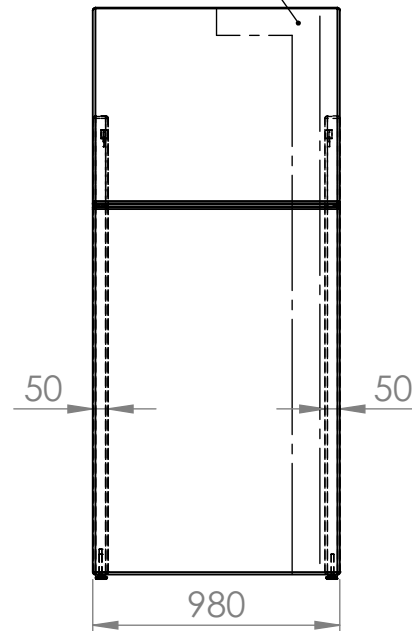

These measurements refer to the frame work and do not include upholstery, seam or zip

Tolerances (mm)			
Dimension			Deviation
(1)	-	20	±0,2
(20)	-	50	±0,5
(50)	-	200	±1,0
(200)	-		±2,0

Cable channel inside

Including adjustable feet (x8)

 GÖTESSONS				
Art.nr. 110210		Name Open Half a Hut		
Last saved by Jonathan	Last saved 2019-02-28	Material x	Rev -	Format A4
Created by Jonathan	Created date 2019-02-27		Scale 1:30	Page 1/1