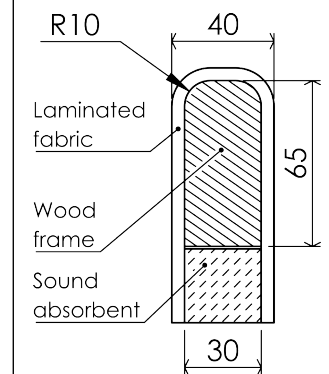

Section view of ScreenIT A30