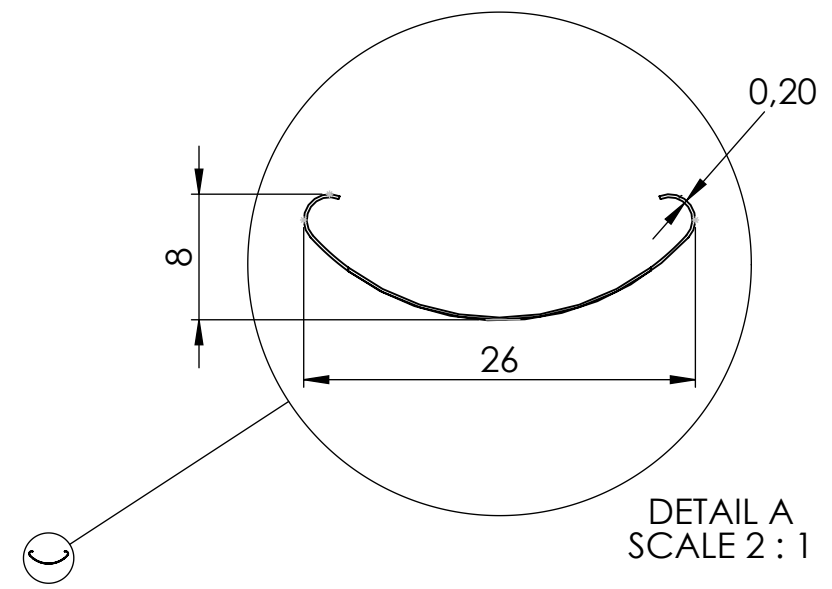

REVISIONS			
REV.	DESCRIPTION	DATE	BY
A	Created drawing	2024-03-28	Fredrik

DETAIL A  
SCALE 2 : 1

Quantity : 1 piece

© 2024

# GÖTESSONS

Art.nr. 644155		Name AddOn Ceiling 600	
View placement 	General tolerance SS-ISO 2768-1 m	Material	
THIS DRAWING AND INFORMATION CONTAINED HEREIN ARE THE PROPERTY OF GÖTESSONS DESIGN GROUP AB AND SHALL BE RETURNED UPON DEMAND AND SHALL NOT BE REPRODUCED IN WHOLE OR IN PART TO ANYONE ELSE OR USED WITHOUT WRITTEN CONSENT OF GÖTESSONS DESIGN GROUP AB.		Rev A	Format A4
		Scale 1:5	Page 1/1