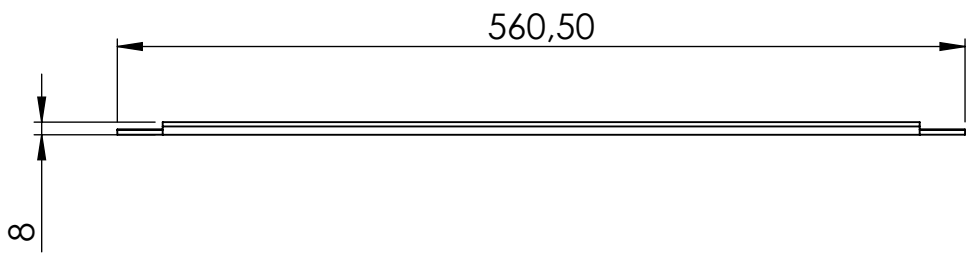

Art. no	Description
644155-1	AddOn Ceiling 600 - White RAL9003 GL30
644155-2	AddOn Ceiling 600 - Black RAL9005 GL30
644155-5	AddOn Ceiling 600 - Grey RAL7045 GL30
644155-21	AddOn Ceiling 600 - Green grey RAL7033 GL30
644155-22	AddOn Ceiling 600 - Blue grey RAL7031 GL30
644155-23	AddOn Ceiling 600 - Pearl beige RAL1035 GL30

REVISIONS			
REV.	DESCRIPTION	DATE	BY
A	Created drawing	2024-03-28	Fredrik

DETAIL A  
SCALE 2 : 1

Quantity : 1 piece

© 2024

# GÖTESSONS

Art.nr. 644155		Name AddOn Ceiling 600	
View placement 	General tolerance SS-ISO 2768-1 m	Material	
THIS DRAWING AND INFORMATION CONTAINED HEREIN ARE THE PROPERTY OF GÖTESSONS DESIGN GROUP AB AND SHALL BE RETURNED UPON DEMAND AND SHALL NOT BE REPRODUCED IN WHOLE OR IN PART TO ANYONE ELSE OR USED WITHOUT WRITTEN CONSENT OF GÖTESSONS DESIGN GROUP AB.		Rev A	Format A4
		Scale 1:5	Page 1/1