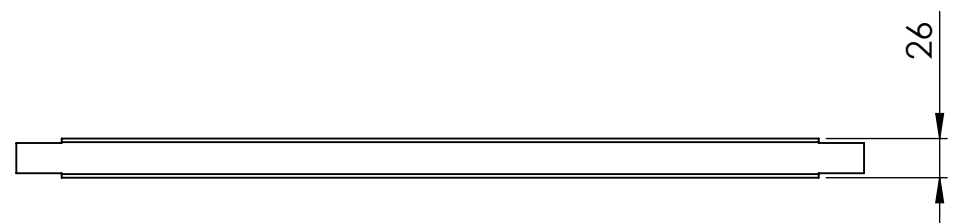

Art. no	Description
644155-1	AddOn Ceiling 600 - White RAL9003 GL30
644155-2	AddOn Ceiling 600 - Black RAL9005 GL30
644155-5	AddOn Ceiling 600 - Grey RAL7045 GL30
644155-21	AddOn Ceiling 600 - Green grey RAL7033 GL30
644155-22	AddOn Ceiling 600 - Blue grey RAL7031 GL30
644155-23	AddOn Ceiling 600 - Pearl beige RAL1035 GL30

REVISIONS			
REV.	DESCRIPTION	DATE	BY
A	Created drawing	2024-03-28	Fredrik

DETAIL A  
SCALE 2 : 1

Quantity : 1 piece

© 2024

# GÖTESSONS

Art.nr. 644155		Name AddOn Ceiling 600	
View placement 	General tolerance SS-ISO 2768-1 m	Material	
THIS DRAWING AND INFORMATION CONTAINED HEREIN ARE THE PROPERTY OF GÖTESSONS DESIGN GROUP AB AND SHALL BE RETURNED UPON DEMAND AND SHALL NOT BE REPRODUCED IN WHOLE OR IN PART TO ANYONE ELSE OR USED WITHOUT WRITTEN CONSENT OF GÖTESSONS DESIGN GROUP AB.		Rev A	Format A4
		Scale 1:5	Page 1/1