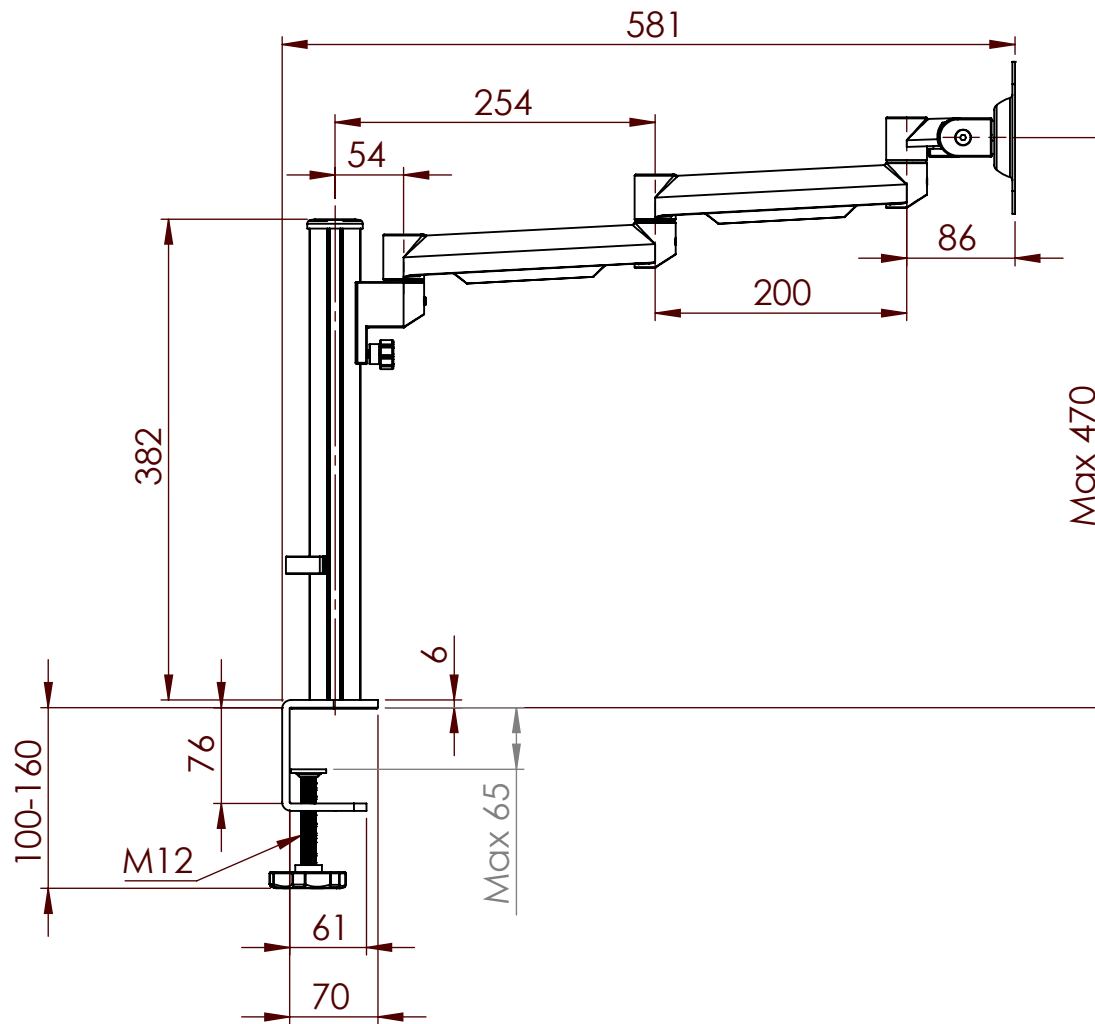

Clamp

Through table top

 <b>GÖTESSONS</b>				
Art.nr. 610710		Name V4 Monitor arm		
Last saved by <b>Tolle</b>	Last saved 2021-05-18	Material x	Rev -	Format A4
Created by <b>Tolle</b>	Created date 2018-09-04		Scale 1:6	Page 1/1