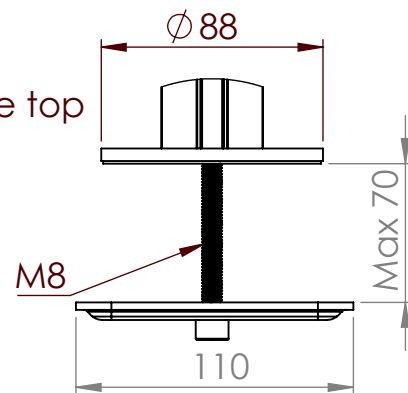

Clamp

Through table top

 <b>GÖTESSONS</b>				
Art.nr. 610710		Name V4 Monitor arm		
Last saved by <b>Tolle</b>	Last saved 2021-05-18	Material x	Rev -	Format A4
Created by <b>Tolle</b>	Created date 2018-09-04		Scale 1:6	Page 1/1