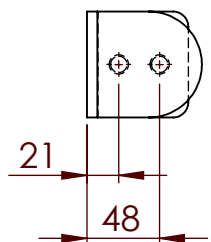

Clamp

Through table top

 <b>GÖTESSONS</b>				
Art.nr. 610710		Name V4 Monitor arm		
Last saved by <b>Tolle</b>	Last saved 2021-05-18	Material x	Rev -	Format A4
Created by <b>Tolle</b>	Created date 2018-09-04		Scale 1:6	Page 1/1