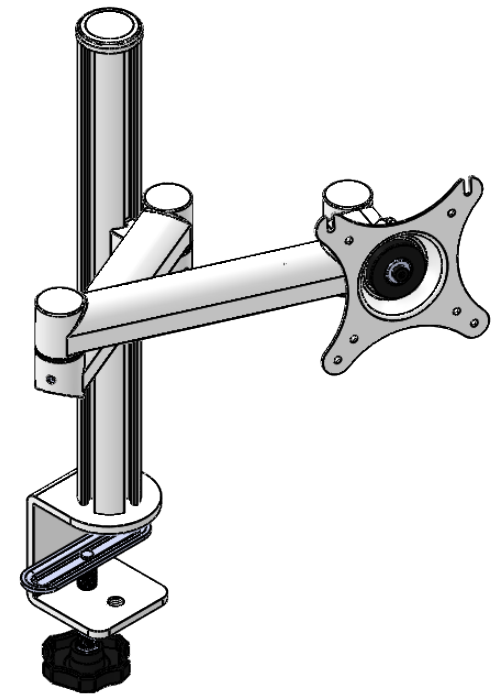

Clamp

Through table top

 <b>GÖTESSONS</b>				
Art.nr. 610710		Name V4 Monitor arm		
Last saved by <b>Tolle</b>	Last saved 2021-05-18	Material x	Rev -	Format A4
Created by <b>Tolle</b>	Created date 2018-09-04		Scale 1:6	Page 1/1