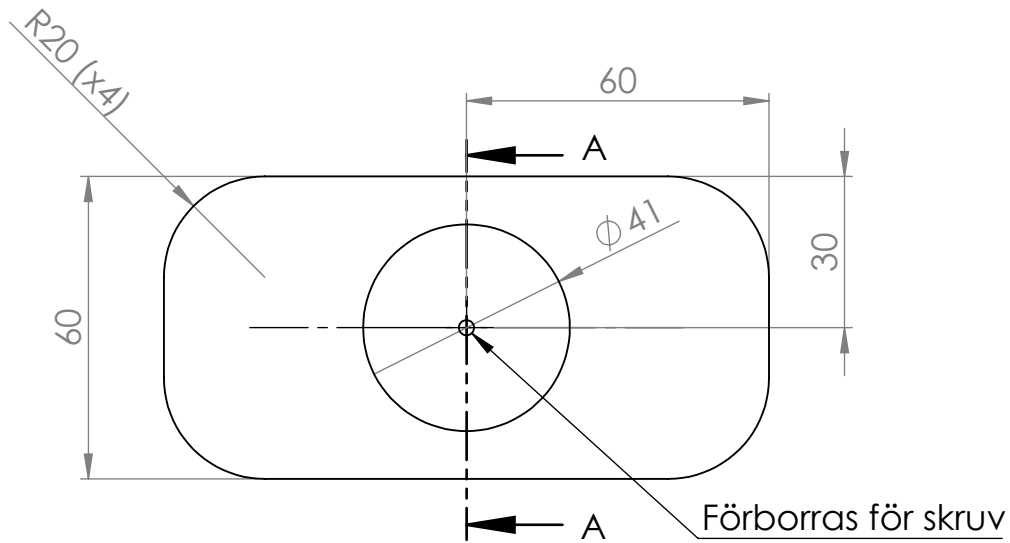

REVISIONS

REV.	DESCRIPTION	DATE	BY
------	-------------	------	----

SECTION A-A

Art.nr. 637121		Name Whiteboard eraser Woodland		
Last saved by <b>Nina</b>	Last saved <b>2020-10-05</b>	Material <b>Ash</b>	Rev	Format <b>A4</b>
Created by <b>Nina</b>	Created date <b>2020-05-07</b>		Scale <b>1:1.5</b>	Page <b>1/1</b>