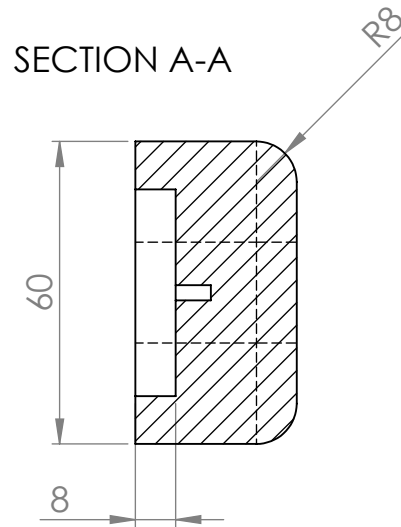

REVISIONS

REV.	DESCRIPTION	DATE	BY
------	-------------	------	----

SECTION A-A

Art.nr. 637121		Name Whiteboard eraser Woodland		
Last saved by <b>Nina</b>	Last saved <b>2020-10-05</b>	Material <b>Ash</b>	Rev	Format <b>A4</b>
Created by <b>Nina</b>	Created date <b>2020-05-07</b>		Scale <b>1:1.5</b>	Page <b>1/1</b>