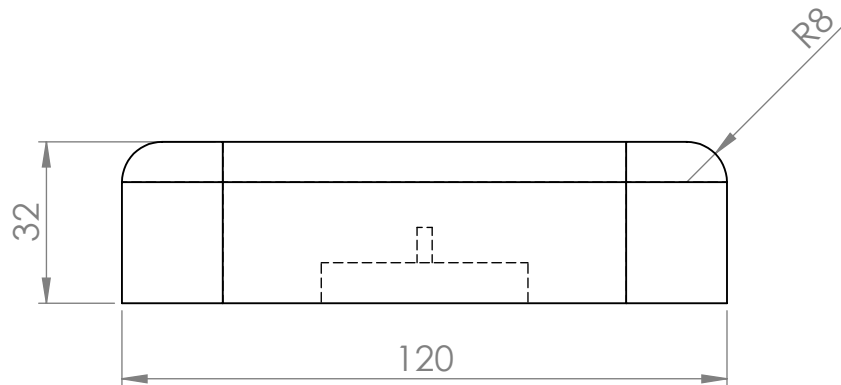

REVISIONS

REV.	DESCRIPTION	DATE	BY
------	-------------	------	----

SECTION A-A

Art.nr. 637121		Name Whiteboard eraser Woodland		
Last saved by <b>Nina</b>	Last saved <b>2020-10-05</b>	Material <b>Ash</b>	Rev	Format <b>A4</b>
Created by <b>Nina</b>	Created date <b>2020-05-07</b>		Scale <b>1:1.5</b>	Page <b>1/1</b>