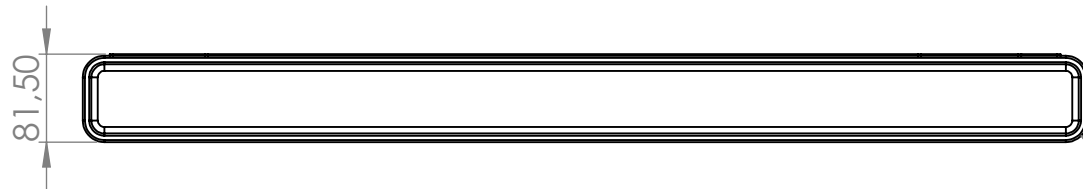

DETAIL A  
SCALE 1 : 2

R20 (x4)

# GÖTESSONS

Art.nr. 637165		Name Pen shelf Woodland for Scribble B: 990 mm		
Last saved by Sally	Last saved 2023-08-23	Material Steel Ash	Rev	Format A4
Created by Sally	Created date 2023-05-23		Scale 1:7	Page 1/1