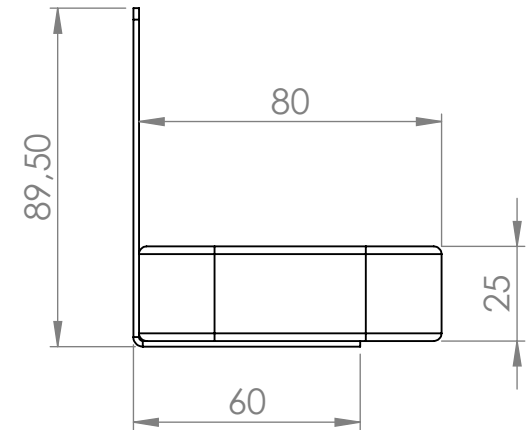

DETAIL A  
SCALE 1 : 2

R20 (x4)

# GÖTESSONS

Art.nr. 637165		Name Pen shelf Woodland for Scribble B: 990 mm		
Last saved by Sally	Last saved 2023-08-23	Material Steel Ash	Rev	Format A4
Created by Sally	Created date 2023-05-23		Scale 1:7	Page 1/1