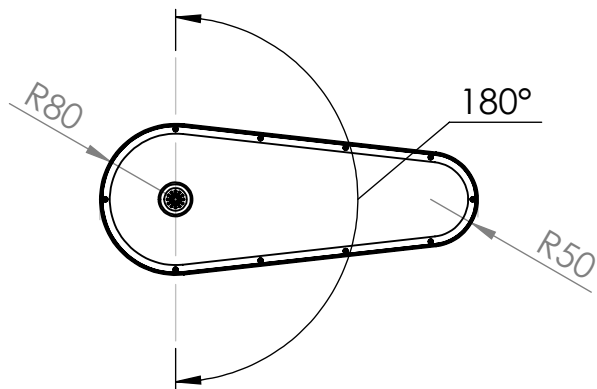

DETAIL D  
SCALE 1 : 2

Table cut out Ø25

Art.nr. 821055		Name Desk lamp The Lightning 3 m cable		
Last saved by Tolle	Last saved 2019-03-25	Material x	Rev -	Format A4
Created by Tolle	Created date 2016-10-25		Scale 1:15	Page 1/1