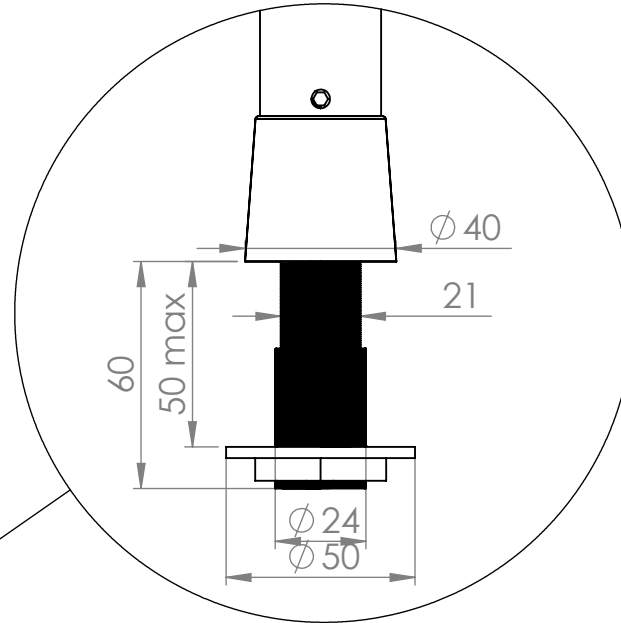

DETAIL D  
SCALE 1 : 2

Table cut out Ø25

Art.nr. 821055		Name Desk lamp The Lightning 3 m cable		
Last saved by Tolle	Last saved 2019-03-25	Material x	Rev -	Format A4
Created by Tolle	Created date 2016-10-25		Scale 1:15	Page 1/1