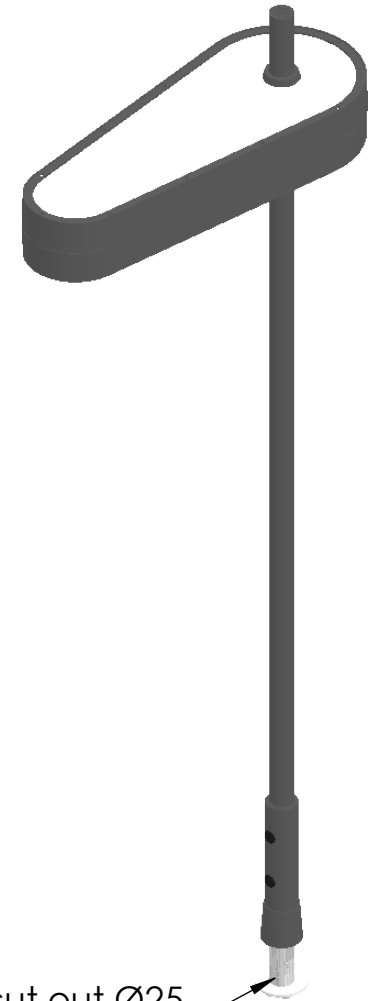

DETAIL D  
SCALE 1 : 2

Table cut out Ø25

Art.nr. 821055		Name Desk lamp The Lightning 3 m cable		
Last saved by Tolle	Last saved 2019-03-25	Material x	Rev -	Format A4
Created by Tolle	Created date 2016-10-25		Scale 1:15	Page 1/1