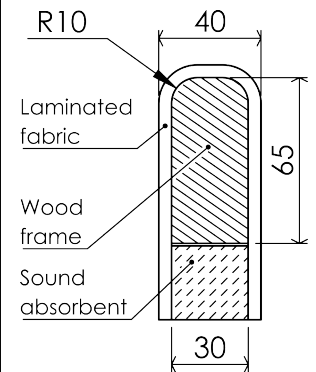

Section view of ScreenIT A30