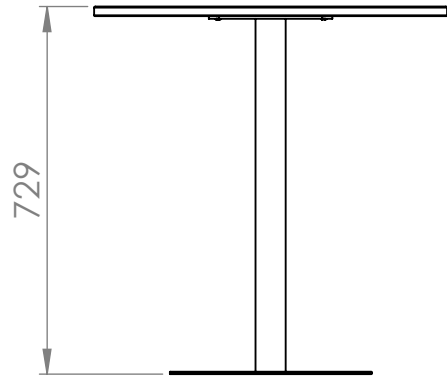

REVISIONS			
REV.	DESCRIPTION	DATE	BY

891080 - Ash  
 891081- White  
 891082 - Oak  
 891083 - Walnut

 <b>GÖTESSONS</b>				
Art.nr.	See list	Name	Sit around 730 mm	
Last saved by	Nina	Last saved	2021-10-28	Material
Created by	Nina	Created date	2021-05-17	Rev
			Scale	Page
			1:15	A4 1/1