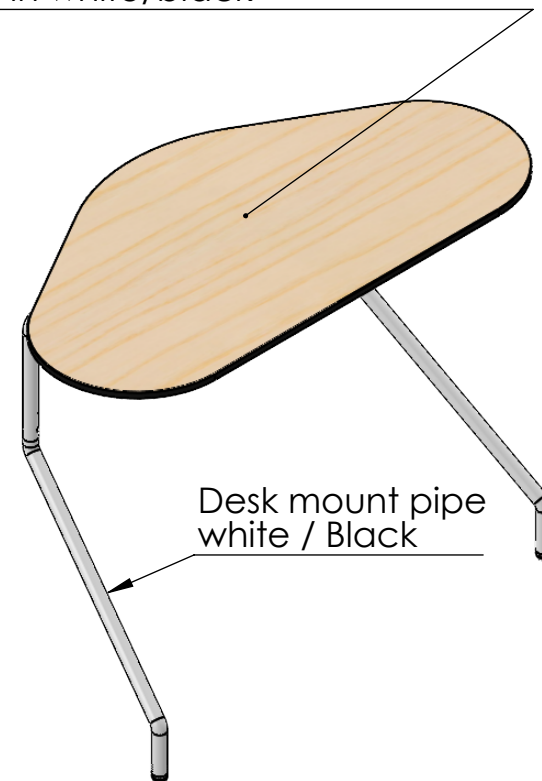

Table in laminate, underside and edge painted in white/black

- 647360-1: Ash / white
- 647360-2: Ash / black
- 647361-1: Oak / white
- 647361-2: Oak / black
- 647362-1: Walnut / white
- 647362-2: Walnut / black
- 647363-1: White / white
- 647363-2: White / black
- 647364-1: Black / white
- 647364-2: Black / black

# GÖTESSONS

Art.nr. See list		Name RomboWork Table including desk mounts pipe		
Last saved by Tolle	Last saved 2023-09-07	Material	Rev	Format A4
Created by Tolle	Created date 2023-09-07		Scale 1:12	Page 1/1