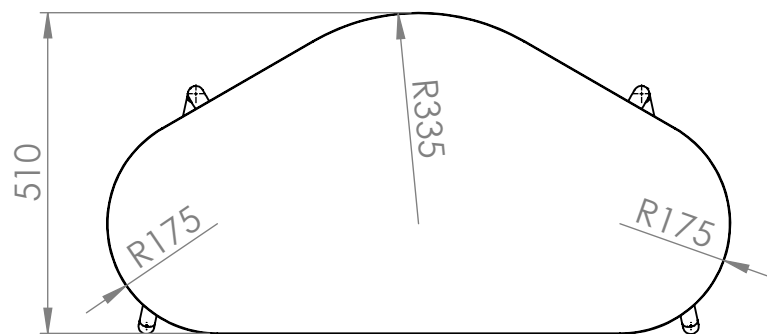

Table in laminate, underside and edge painted in white/black

- 647360-1: Ash / white
- 647360-2: Ash / black
- 647361-1: Oak / white
- 647361-2: Oak / black
- 647362-1: Walnut / white
- 647362-2: Walnut / black
- 647363-1: White / white
- 647363-2: White / black
- 647364-1: Black / white
- 647364-2: Black / black

# GÖTESSONS

Art.nr. See list		Name RomboWork Table including desk mounts pipe		
Last saved by Tolle	Last saved 2023-09-07	Material	Rev	Format A4
Created by Tolle	Created date 2023-09-07		Scale 1:12	Page 1/1