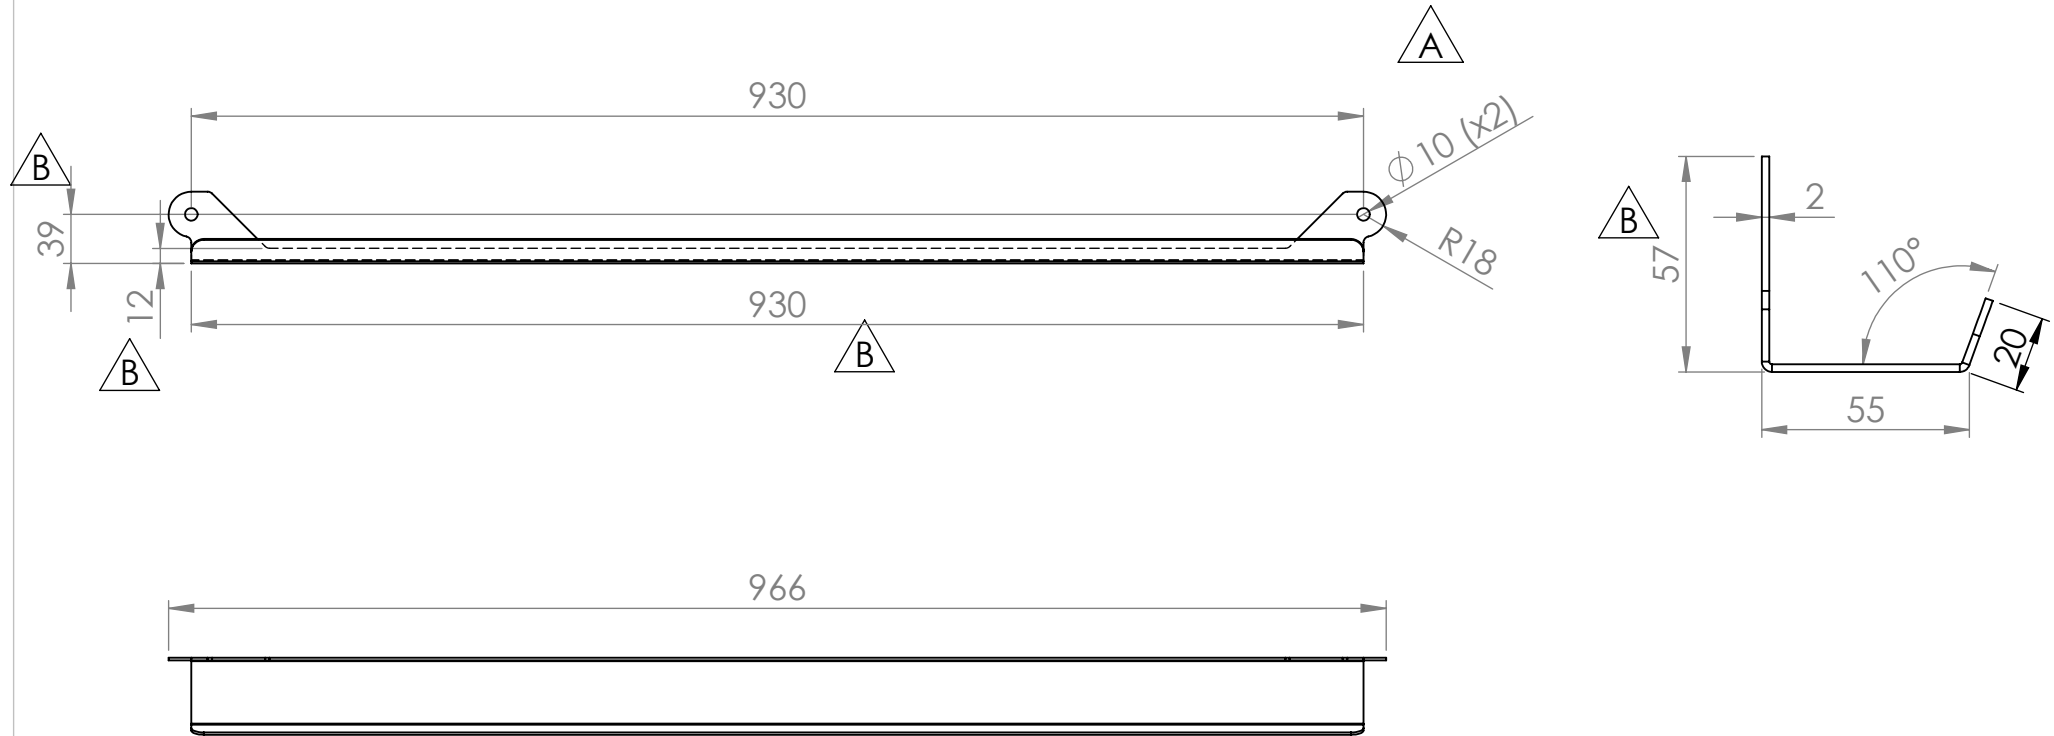

REVISIONS				
ZONE	REV.	DESCRIPTION	DATE	APPROVED
A6, C3	A	Hål 10mm var tidigare 8mm	2017-09-26	
C2, C4, C6	B	Ändrade mått	2017-10-24	

Art.nr. 637118		Name Pen shelf for Sketch writing board 1000 mm		
Last saved by Tolle	Last saved 2019-01-23	Material x	Rev B	Format A4
Created by Tolle	Created date 2017-09-04		Scale 1:6	Page 1/1