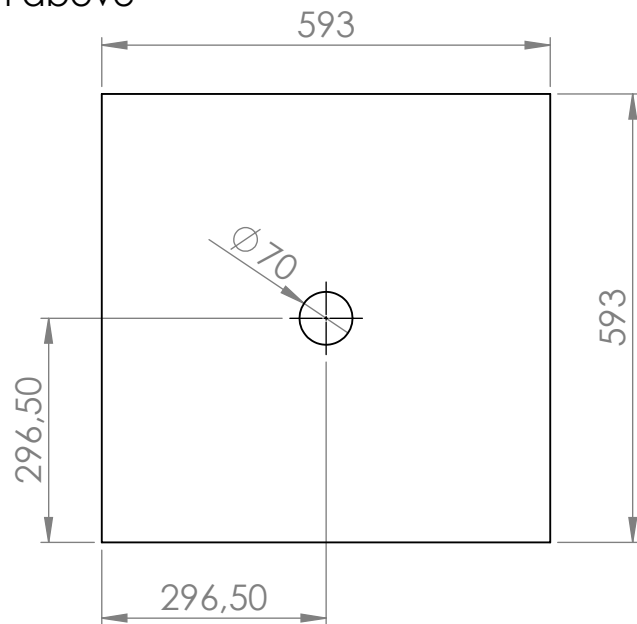

From above

 <b>GÖTESSONS</b>				
Art.nr. 126805		Name Tiles Nova EcoSUND 593x593x50 with lamp White / black core		
Last saved by Tolle	Last saved 2019-11-14	Material EcoSUND	Rev -	Format A4
Created by Tolle	Created date 2019-10-15		Scale 1:10	Page 1/1