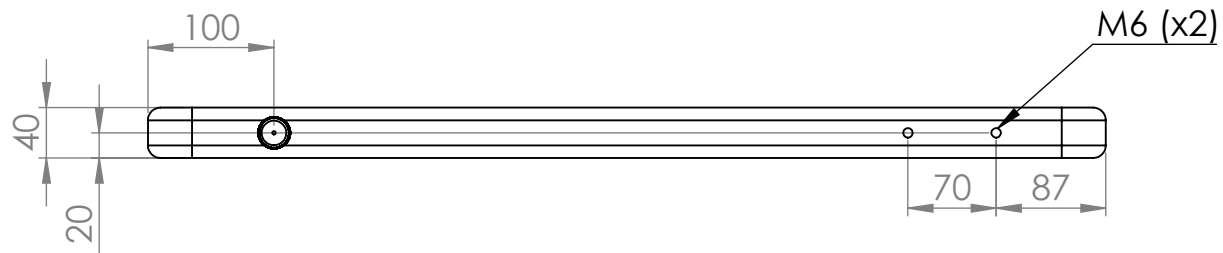

These measurements refer to the frame work and do not include upholstery, seam or zip

Tolerances (mm)			
Dimension			Deviation
(1)	-	20	±0,2
(20)	-	50	±0,5
(50)	-	200	±1,0
(200)	-		±2,0

Material	x	Art.nr.	760450	Blad	1/1	A4
Skala	1:6	Sign.	Jonte	Benämning	ScreenIT A30 Sidescreen 760x450 mm	
		Datum	2017-04-19	Rev	-	