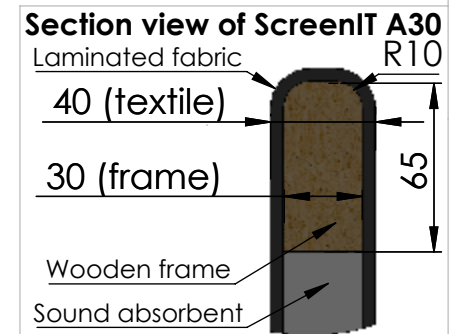

These measurements refer to the frame work and do not include upholstery, seam or zip

Tolerances (mm)			
Dimension			Deviation
(1)	-	20	±0,2
(20)	-	50	±0,5
(50)	-	200	±1,0
(200)	-		±2,0

Material	x	Art.nr.	760450	Blad	1/1	A4
Skala	1:6	Sign.	Jonte	Benämning	ScreenIT A30 Sidescreen 760x450 mm	
		Datum	2017-04-19	Rev	-	