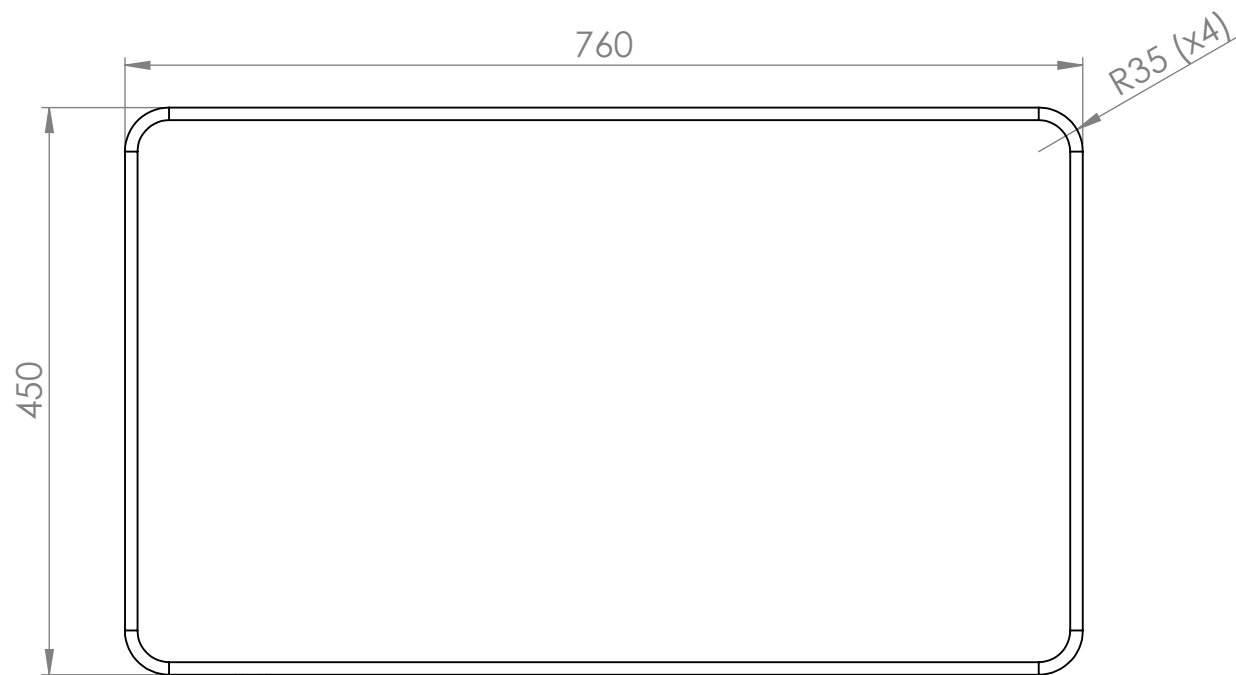

These measurements refer to the frame work and do not include upholstery, seam or zip

Tolerances (mm)			
Dimension			Deviation
(1)	-	20	±0,2
(20)	-	50	±0,5
(50)	-	200	±1,0
(200)	-		±2,0

Material	x	Art.nr.	760450	Blad	1/1	A4
Skala	1:6	Sign.	Jonte	Benämning	ScreenIT A30 Sidescreen 760x450 mm	
		Datum	2017-04-19	Rev	-	