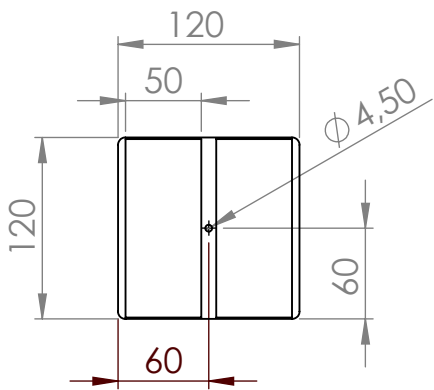

Kardborr platta (ingår) /
Including burdock plate (x4)

Kardborre /
burdock

| | | | | |
|--|-----------------------------------|--|----------------------|---------------------|
|  GÖTESSONS | | | | |
| Art.nr. 125430 125431 | | Name Sound Off Rectangular EcoSUND 1200x600x40 mm wall | | |
| Last saved by Tolle | Last saved 2022-01-19 | Material EcoSUND | Rev - | Format A4 |
| Created by Tolle | Created date 2020-11-02 | | Scale 1:10 | Page 1/1 |