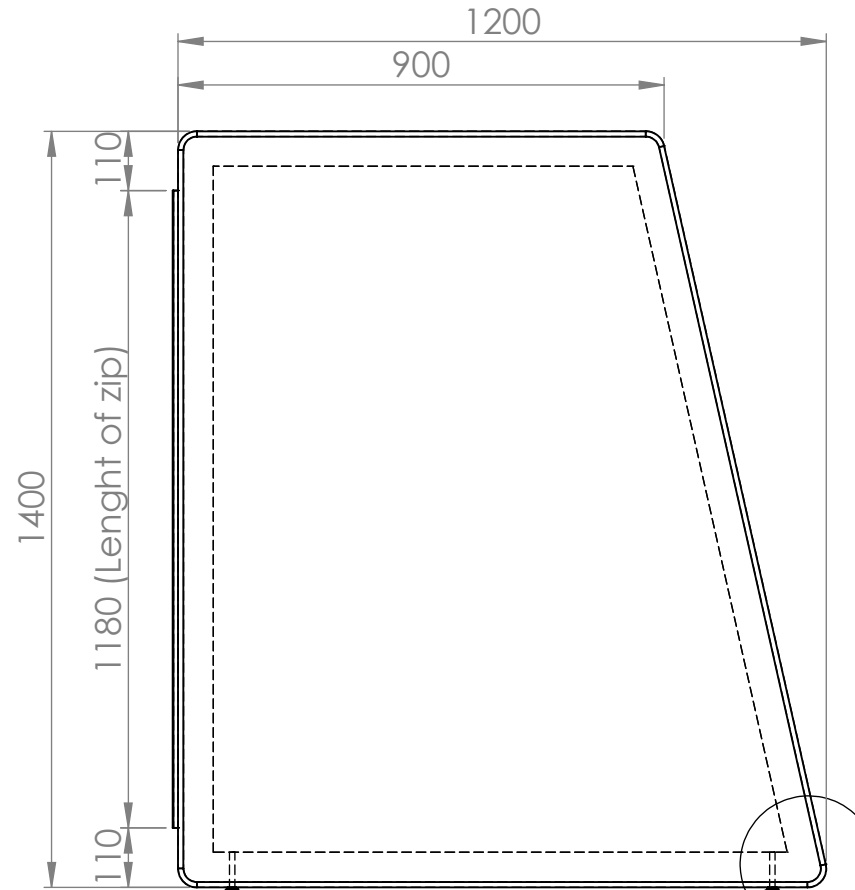

These measurements refer to the frame work
and do not include upholstery, seam or zip

Tolerances (mm)			
Dimension			Deviation
(1)	-	20	±0,2
(20)	-	50	±0,5
(50)	-	200	±1,0
(200)	-		±2,0

DETAIL A
SCALE 1 : 4
(x2)

DETAIL C
SCALE 1 : 2

Section view of ScreenIT A30

Including adjustable feet

GÖTESSONS

Material	x	Art.nr.	119124	Blad	1/1	A4	
Skala	1:14	Sign.	Tolle	Benämning	ScreenIT A30 Peak side screen big 1200x1400		
		Datum	2017-10-18			Rev	-