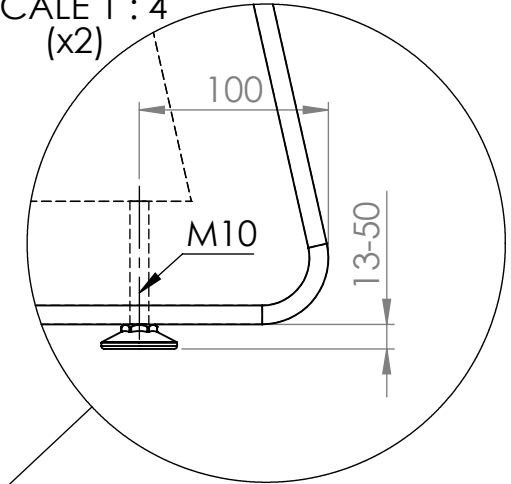

These measurements refer to the frame work
and do not include upholstery, seam or zip

Tolerances (mm)			
Dimension			Deviation
(1)	-	20	±0,2
(20)	-	50	±0,5
(50)	-	200	±1,0
(200)	-		±2,0

DETAIL A
SCALE 1 : 4
(x2)

DETAIL C
SCALE 1 : 2

Section view of ScreenIT A30

Including adjustable feet

GÖTESSONS

Material	x	Art.nr.	119124	Blad	1/1	A4	
Skala	1:14	Sign.	Tolle	Benämning	ScreenIT A30 Peak side screen big 1200x1400		
		Datum	2017-10-18			Rev	-