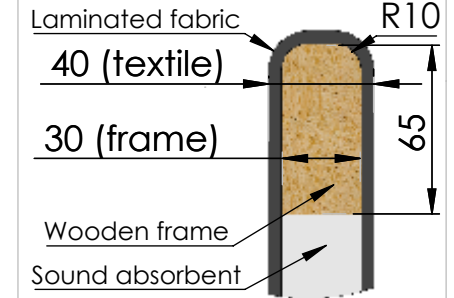

These measurements refer to the frame work
and do not include upholstery, seam or zip

Tolerances (mm)			
Dimension			Deviation
(1)	-	20	±0,2
(20)	-	50	±0,5
(50)	-	200	±1,0
(200)	-		±2,0

DETAIL A
SCALE 1 : 4
(x2)

DETAIL C
SCALE 1 : 2

Section view of ScreenIT A30

Including adjustable feet

GÖTESSONS

Material	x	Art.nr.	119124	Blad	1/1	A4	
Skala	1:14	Sign.	Tolle	Benämning	ScreenIT A30 Peak side screen big 1200x1400		
		Datum	2017-10-18			Rev	-